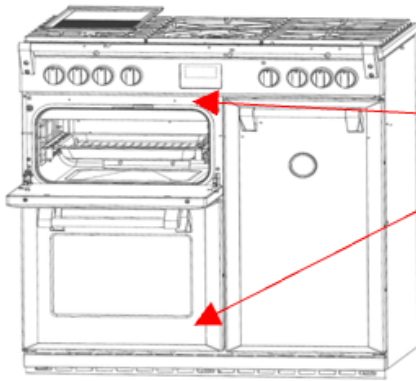

**Product model & serial number can be found here:**

**Example Serial below:**

**ST STER S1000DF Stainless steel**  
Model Number: **444444492**  
Serial Number: **20801601**  
**\*\*For full details please see rear of appliance\*\***