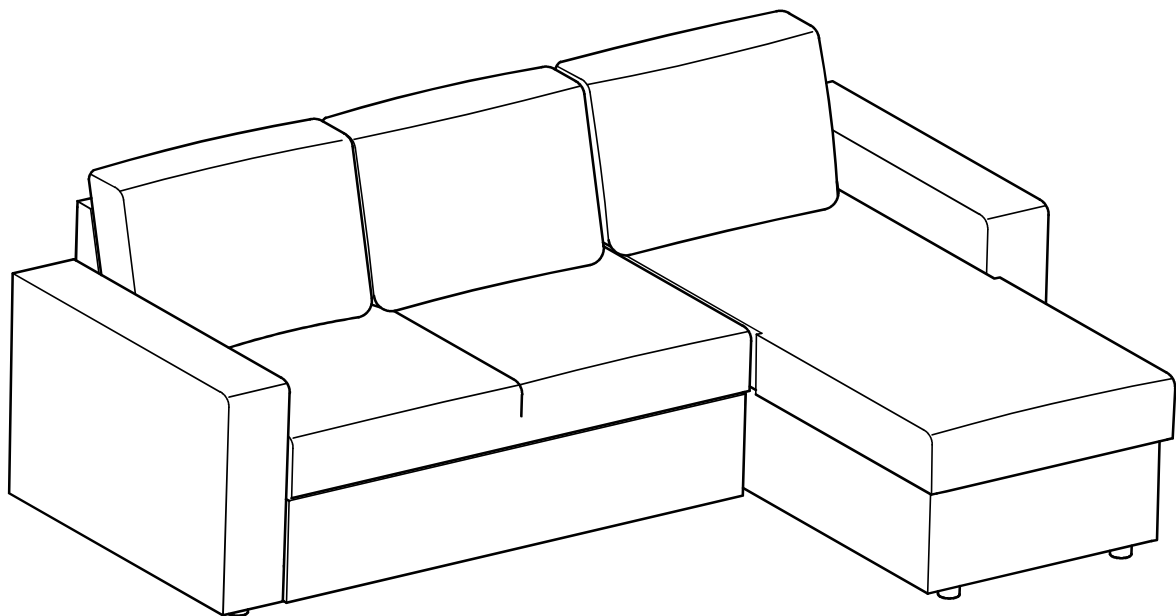

Miller

Spare Parts

-  www.argos-support.co.uk
-  Help@ClickSpares.co.uk
-  0370 112 1928

Customer Support

 0345 640 2020

Safety and Care Advice

Product Details

Grey RH Corner Chaise 9573277

Grey LH Corner Chaise 9620704

IMPORTANT, RETAIN FOR FUTURE REFERENCE: READ CAREFULLY.

- Keep children and animals away from the work area, small parts could choke if swallowed.

- Make sure you have enough space to layout the parts before starting.