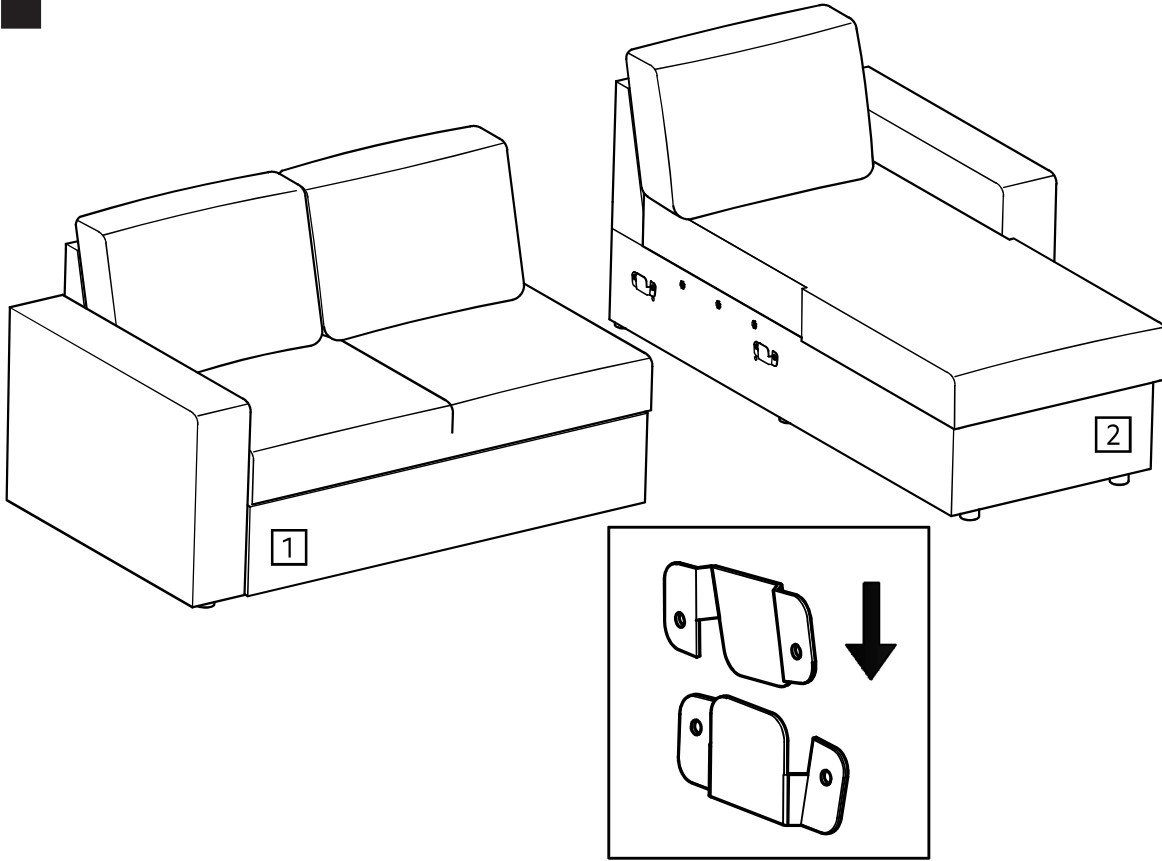

- Regularly check and ensure that all bolts and fittings are tightend properly.

- Maximum user weight 110kg

- This product is complaint EN 12520

Components

1 Sofa

2 Chaise

1

2