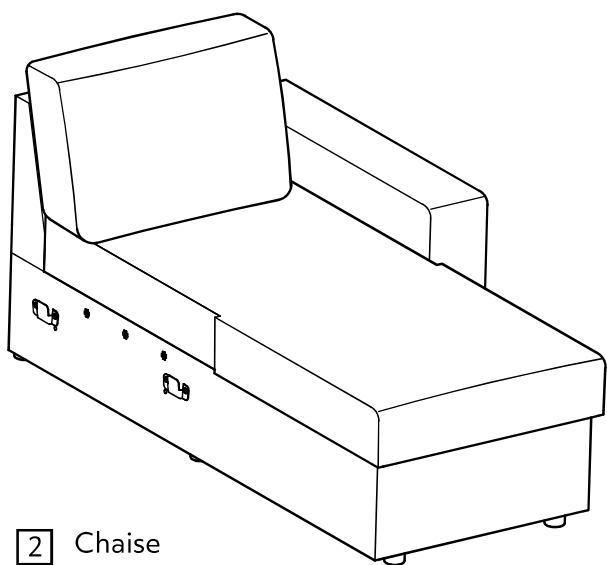

- Regularly check and ensure that all bolts and fittings are tightend properly.

- Maximum user weight 110kg

- This product is complaint EN 12520

Components

1 Sofa

2 Chaise

1

2