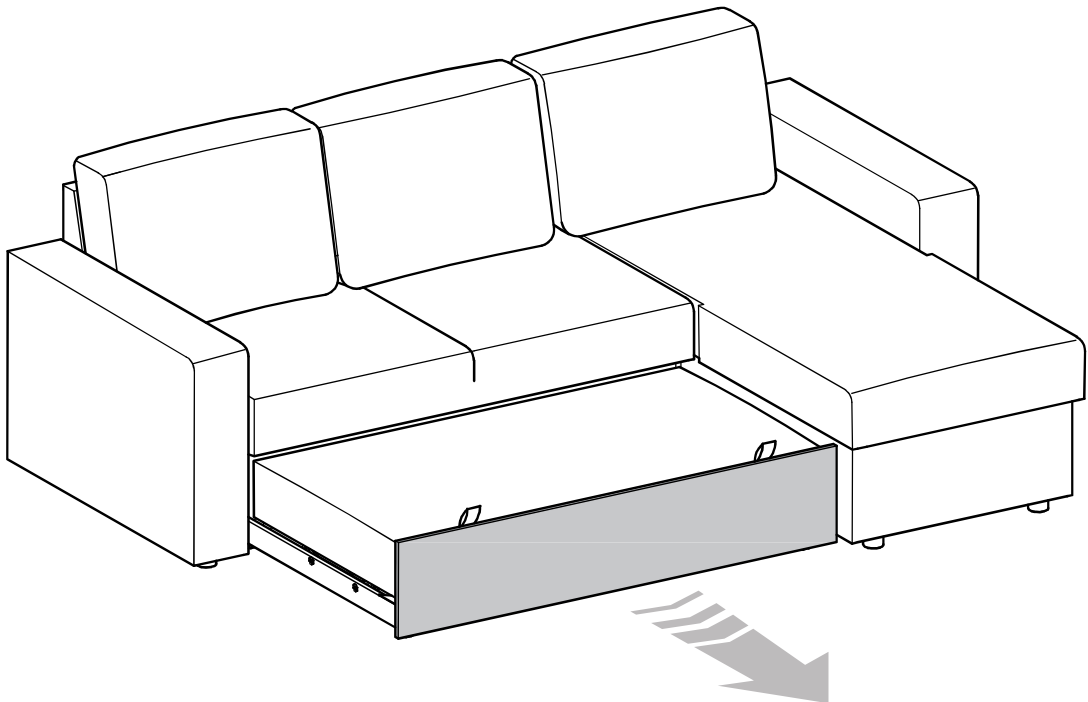

- Regularly check and ensure that all bolts and fittings are tightend properly.

- Maximum user weight 110kg

- This product is complaint EN 12520

Components

1 Sofa

2 Chaise

1

2