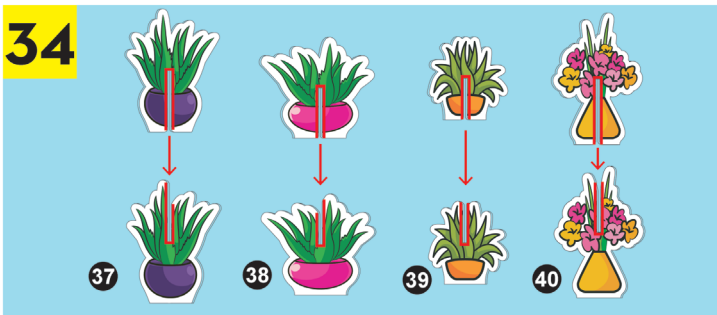

Manufactured by:
Bladez Toyz Ltd, PO2 8FA, UK.
www.bladetoysz.com
©Bladez Toyz Ltd. All Rights Reserved.
www.bladetoysz.com / support@bladetoysz.co.uk /
+44(0) 2392 658 255

barbie.com

BARBIE™ and associated trademarks and trade dress are owned by, and used under license from Mattel. ©2021 Mattel.

Made in China / Hergestellt in China /
Fabriqué en Chine / Fabbricato in Cina /
Hecho en China / Vervaardigd in Chin

BTBA-C09