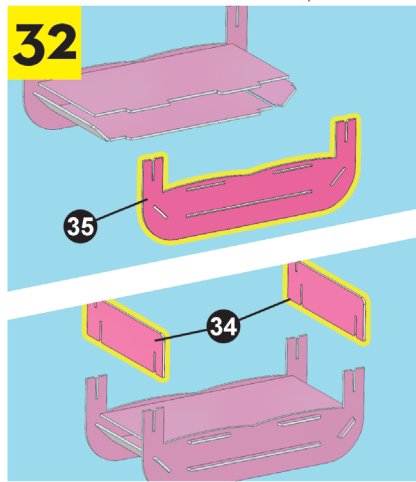

Manufactured by:
Bladez Toyz Ltd, PO2 8FA, UK.
www.bladetoysz.com
©Bladez Toyz Ltd. All Rights Reserved.
www.bladetoysz.com / support@bladetoysz.co.uk /
+44(0) 2392 658 255

barbie.com

BARBIE™ and associated trademarks and trade dress are owned by, and used under license from Mattel. ©2021 Mattel.

Made in China / Hergestellt in China /
Fabriqué en Chine / Fabbricato in Cina /
Hecho en China / Vervaardigd in Chin

BTBA-C09