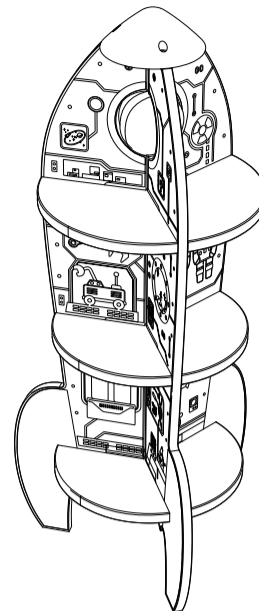

DOLL HOUSE SPACE SHIP

Assembly & User Instructions - Please keep for future reference | 9514092

Cocoland®

Important

Age: 3+ years

Important – Please read these instructions fully before assembly or use

These instructions contain important information which will help you get the best from your product and ensure safe and correct assembly, use and maintenance. If you need help or have damaged or missing parts, call the Customer Helpline: 0345 604 0105

Please check you have all the parts and fittings listed below

Note: Each style screw quantity listed above shows the correct amount to complete the assembly. In some cases more fittings may be supplied than required.

Assembly Instructions

Step 3:

Step 4:

Assembly Instructions

Step 5:

Step 6:

Step 7:

Care and Maintenance