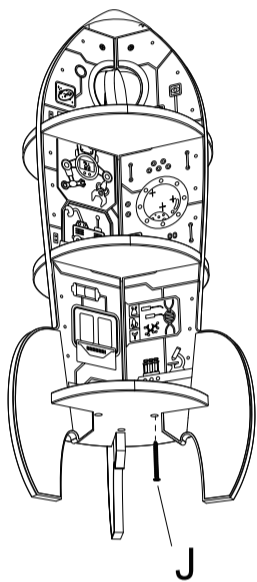

DOLL HOUSE SPACE SHIP

Assembly & User Instructions - Please keep for future reference | 9514092

Cocoland®

Important

Age: 3+ years

Important – Please read these instructions fully before assembly or use

These instructions contain important information which will help you get the best from your product and ensure safe and correct assembly, use and maintenance. If you need help or have damaged or missing parts, call the Customer Helpline: 0345 604 0105

Please check you have all the parts and fittings listed below

Note: Each style screw quantity listed above shows the correct amount to complete the assembly. In some cases more fittings may be supplied than required.

Assembly Instructions

Step 3:

Step 4:

Assembly Instructions

Step 5:

Step 6:

Step 7:

Care and Maintenance