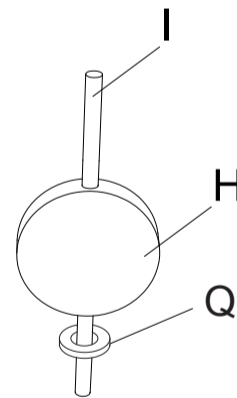

Assembly Instructions

Step 3: