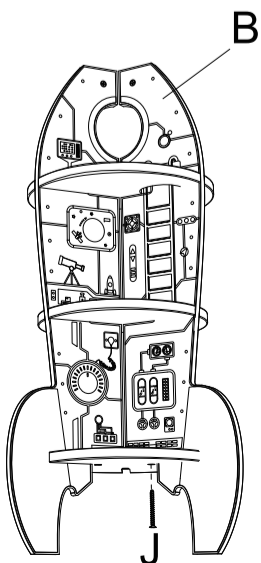

DOLL HOUSE SPACE SHIP

Assembly & User Instructions - Please keep for future reference | 9514092

Cocoland®

Important

Age: 3+ years

Important – Please read these instructions fully before assembly or use

These instructions contain important information which will help you get the best from your product and ensure safe and correct assembly, use and maintenance. If you need help or have damaged or missing parts, call the Customer Helpline: 0345 604 0105

Issue 1 - 16/04/21

Assembly Instructions

Step 1:

Step 2:

⚠ Safety Information

Important – Please read these instructions fully before assembly or use

General safety

- Adult assembly required!
- Before use, please ensure the item is on a stable and level surface.
- Do not use the item if any part is broken or missing.
- Young children in play are unaware of potential dangers and hazards, therefore responsible adult supervision is essential.
- Wipe clean only with a soft cloth.
- This product is a toy, Do not allow climb on this product.