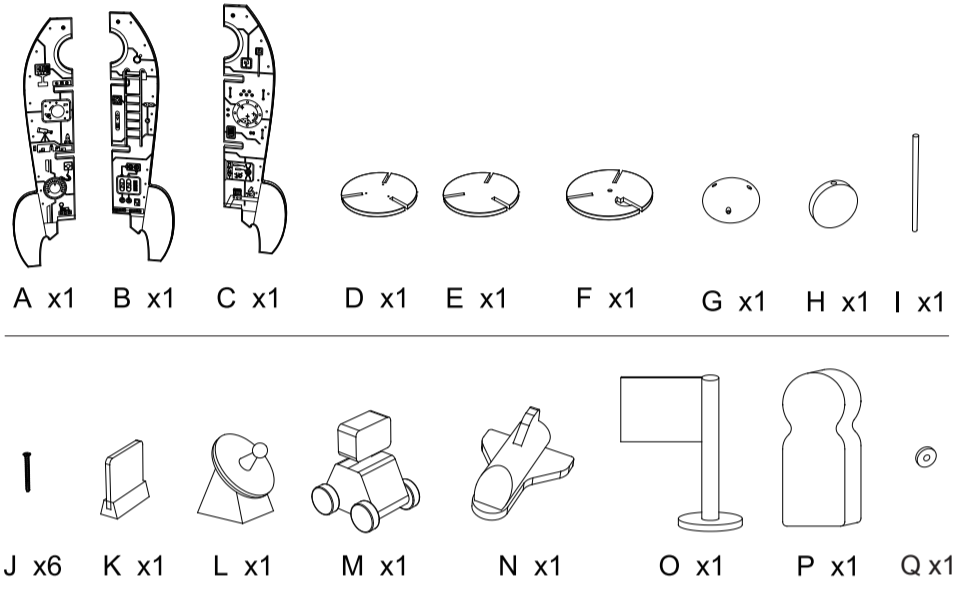

DOLL HOUSE SPACE SHIP

Assembly & User Instructions - Please keep for future reference | 9514092

Cocoland®

Important

Age: 3+ years

Important – Please read these instructions fully before assembly or use

These instructions contain important information which will help you get the best from your product and ensure safe and correct assembly, use and maintenance. If you need help or have damaged or missing parts, call the Customer Helpline: 0345 604 0105

Issue 1 - 16/04/21

Assembly Instructions

Step 1:

Step 2:

⚠ Safety Information

Important – Please read these instructions fully before assembly or use

General safety

- Adult assembly required!
- Before use, please ensure the item is on a stable and level surface.
- Do not use the item if any part is broken or missing.
- Young children in play are unaware of potential dangers and hazards, therefore responsible adult supervision is essential.
- Wipe clean only with a soft cloth.
- This product is a toy, Do not allow climb on this product.

Warning

- Keep small parts out of the reach of children under 36 months because of possible choking hazard.
- Must be secured using a screwdriver.

Parts

If you need help or have damaged or missing parts, call the Customer Helpline: 0345 604 0105

Please check you have all the parts and fittings listed below

Note: Each style screw quantity listed above shows the correct amount to complete the assembly. In some cases more fittings may be supplied than required.