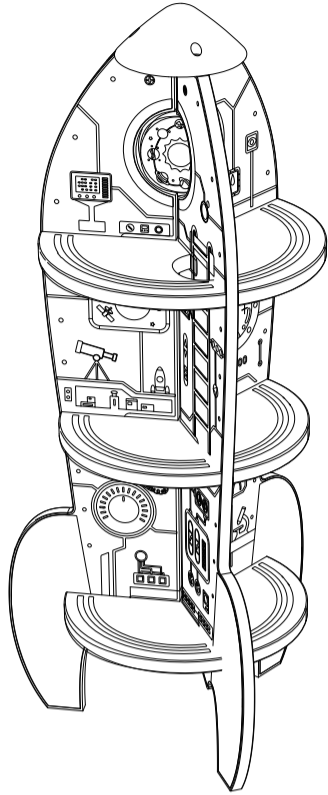

DOLL HOUSE SPACE SHIP

Assembly & User Instructions - Please keep for future reference | 9514092

Cocoland®

Important

Age: 3+ years

Important – Please read these instructions fully before assembly or use

These instructions contain important information which will help you get the best from your product and ensure safe and correct assembly, use and maintenance. If you need help or have damaged or missing parts, call the Customer Helpline: 0345 604 0105

Issue 1 - 16/04/21

Assembly Instructions

Step 1:

Step 2:

⚠ Safety Information

Important – Please read these instructions fully before assembly or use

General safety

- Adult assembly required!
- Before use, please ensure the item is on a stable and level surface.
- Do not use the item if any part is broken or missing.
- Young children in play are unaware of potential dangers and hazards, therefore responsible adult supervision is essential.
- Wipe clean only with a soft cloth.
- This product is a toy, Do not allow climb on this product.