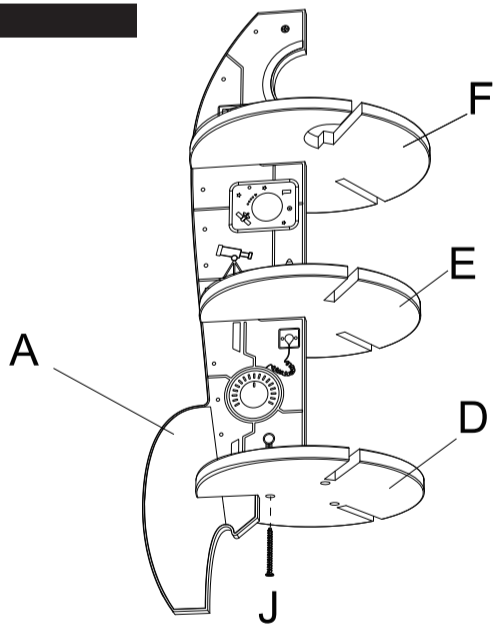

DOLL HOUSE SPACE SHIP

Assembly & User Instructions - Please keep for future reference | 9514092

Cocoland®

Important

Age: 3+ years

Important – Please read these instructions fully before assembly or use

These instructions contain important information which will help you get the best from your product and ensure safe and correct assembly, use and maintenance. If you need help or have damaged or missing parts, call the Customer Helpline: 0345 604 0105

Issue 1 - 16/04/21

Assembly Instructions

Step 1:

Step 2:

⚠ Safety Information

Important – Please read these instructions fully before assembly or use

General safety

- Adult assembly required!
- Before use, please ensure the item is on a stable and level surface.
- Do not use the item if any part is broken or missing.
- Young children in play are unaware of potential dangers and hazards, therefore responsible adult supervision is essential.
- Wipe clean only with a soft cloth.
- This product is a toy, Do not allow climb on this product.