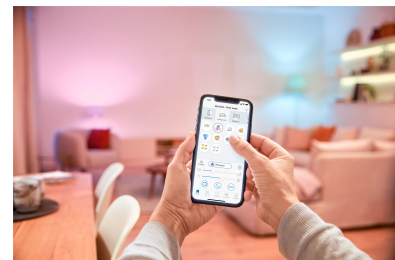

Customised Scenes

Mix different colour and white lights modes to create the perfect light ambience for your daily moment. Save it and call it out at any time with app, WiZmote or voice.