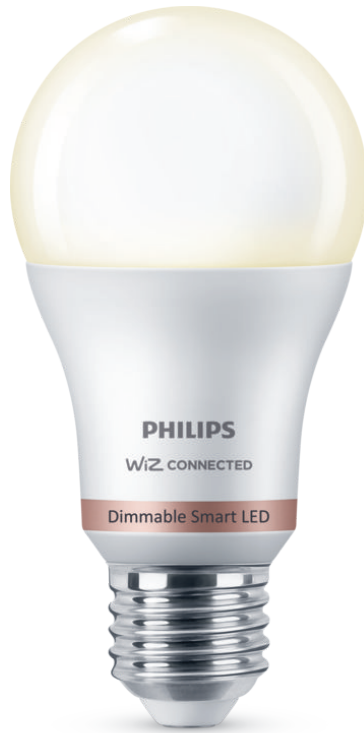

PHILIPS

Bulb A60 E27

Smart LED

Dimmable

Plastic

Wi-Fi + Bluetooth

Control with the WiZ app or
your voice

8719514372566

Get cosy warm white light

Bring warm white light to your E27 fittings with the Philips Smart LED dimmable white smart bulb. This bulb is WiZ-connected. Use with your existing Wi-Fi to control with the WiZ app or your voice.