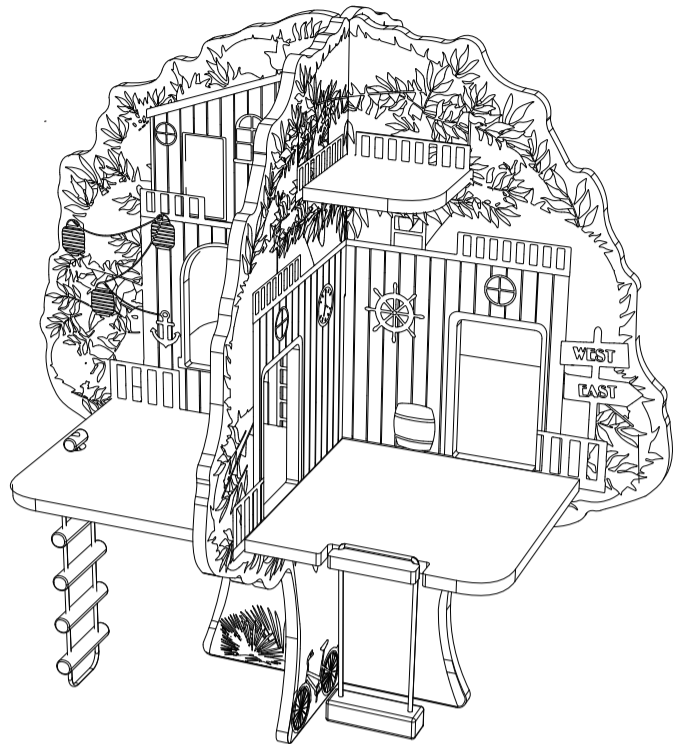

DOLL HOUSE TREE HOUSE

Assembly & User Instructions - Please keep for future reference | 9505386

Cocoland®

Important

Age: 3+ years

Important – Please read these instructions fully before assembly or use

These instructions contain important information which will help you get the best from your product and ensure safe and correct assembly, use and maintenance.
If you need help or have damaged or missing parts, call the Customer Helpline: 0345 604 0105