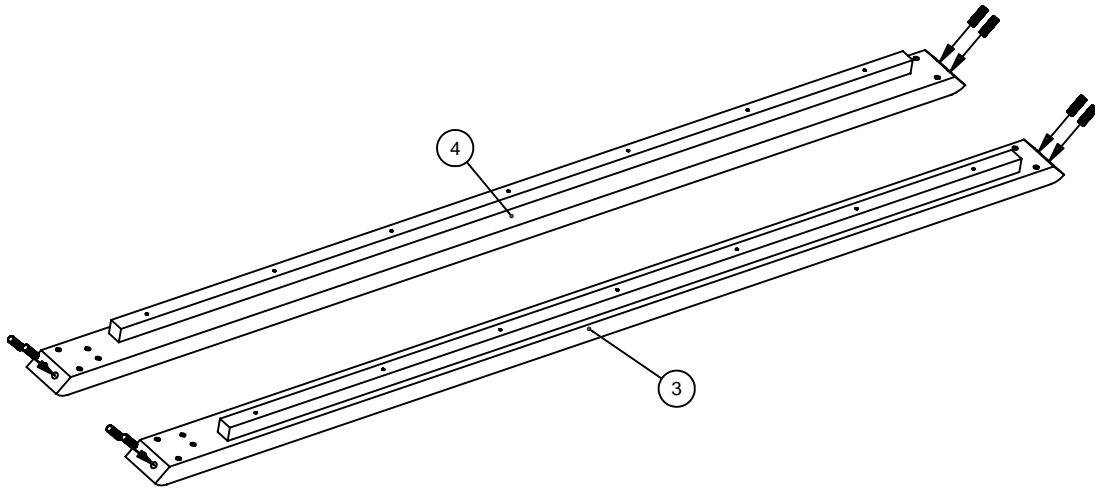

Plan to assemble the furniture as near as possible to the place you intend it to be used.
Do not place your furniture directly in front of radiators, fires, or any source of direct heat.
Ensure that the surface on which you are assembling furniture is clean and flat.
Before commencing assembly, please identify all components.
Do not discard the packaging until the unit is fully assembled to ensure that no fittings or components are disposed of.

1