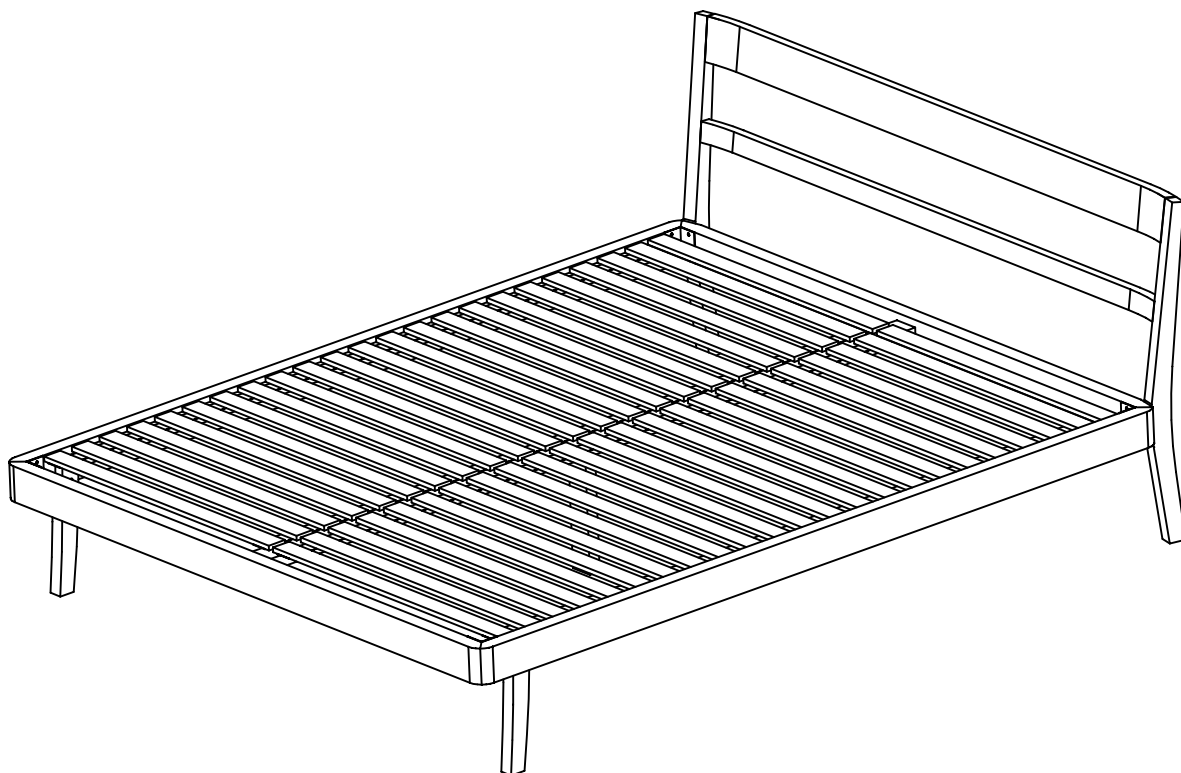

TATSUMA BED

TATS-BD-SS15-A

Assembly Instructions - Please keep for future reference

Dimensions

190x135x84 cm
200x140x84 cm
200x150x84 cm
200x160x84 cm

Tools required

Important – Please read these instructions before assembly