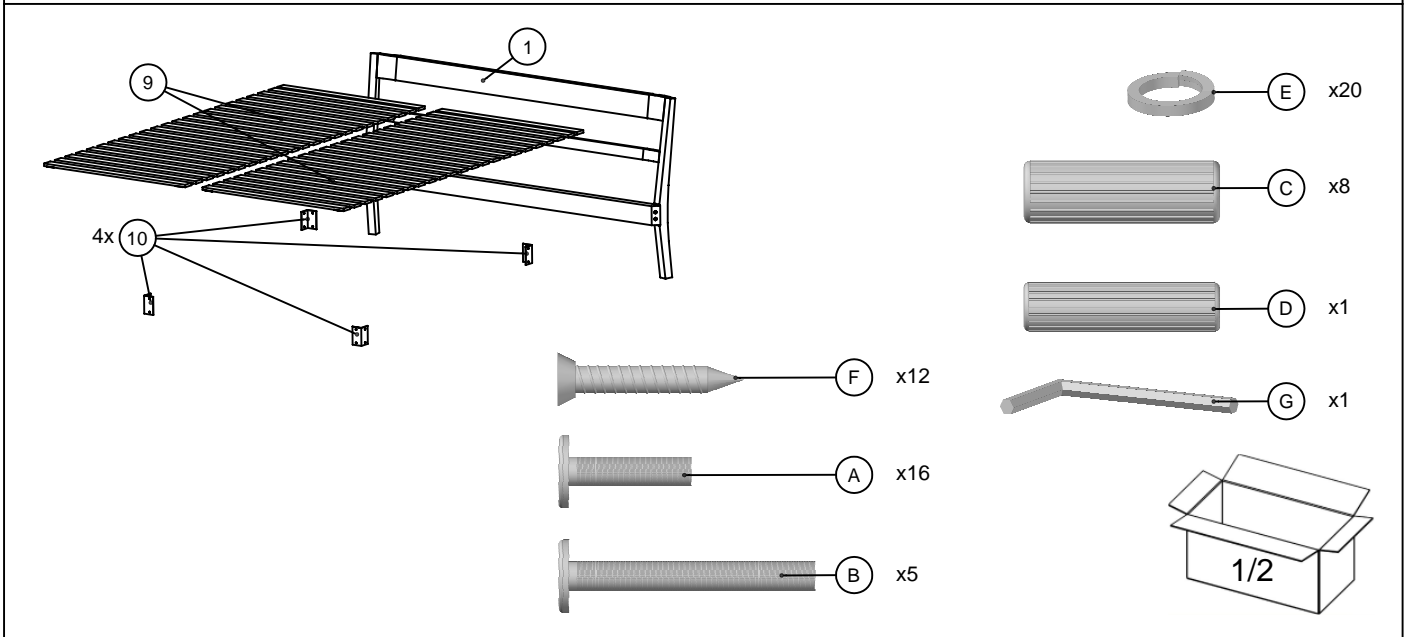

Components

Solid ash bed.