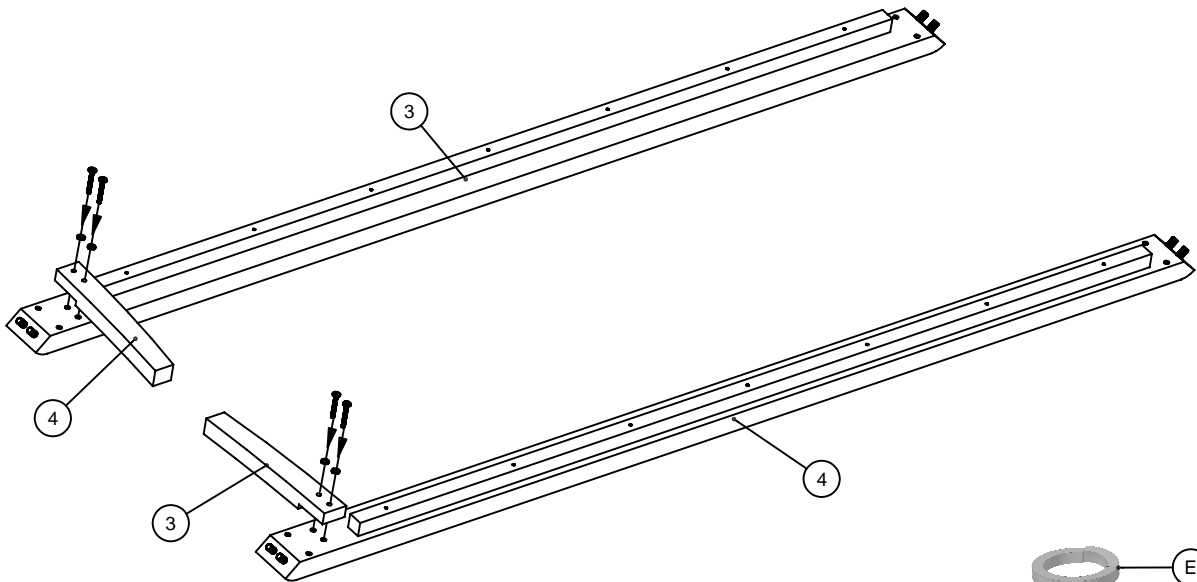

Plan to assemble the furniture as near as possible to the place you intend it to be used.
Do not place your furniture directly in front of radiators, fires, or any source of direct heat.
Ensure that the surface on which you are assembling furniture is clean and flat.
Before commencing assembly, please identify all components.
Do not discard the packaging until the unit is fully assembled to ensure that no fittings or components are disposed of.

1

2