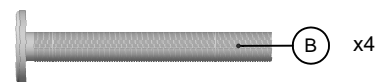

Plan to assemble the furniture as near as possible to the place you intend it to be used.
Do not place your furniture directly in front of radiators, fires, or any source of direct heat.
Ensure that the surface on which you are assembling furniture is clean and flat.
Before commencing assembly, please identify all components.
Do not discard the packaging until the unit is fully assembled to ensure that no fittings or components are disposed of.

1

2