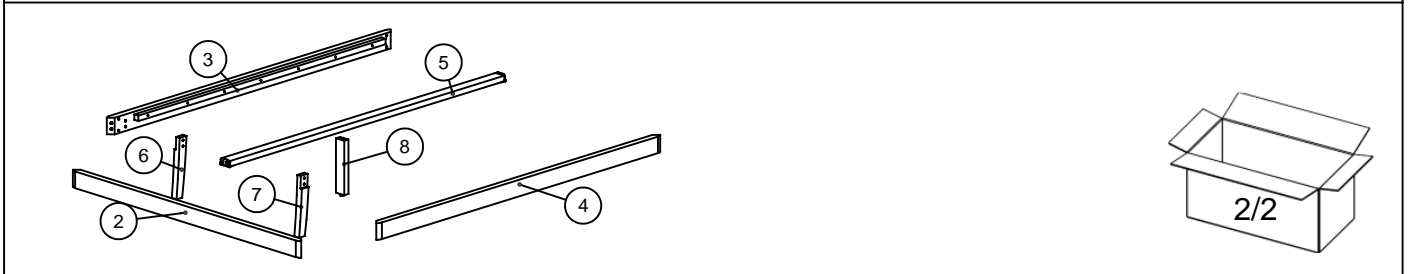

Components

Solid ash bed.