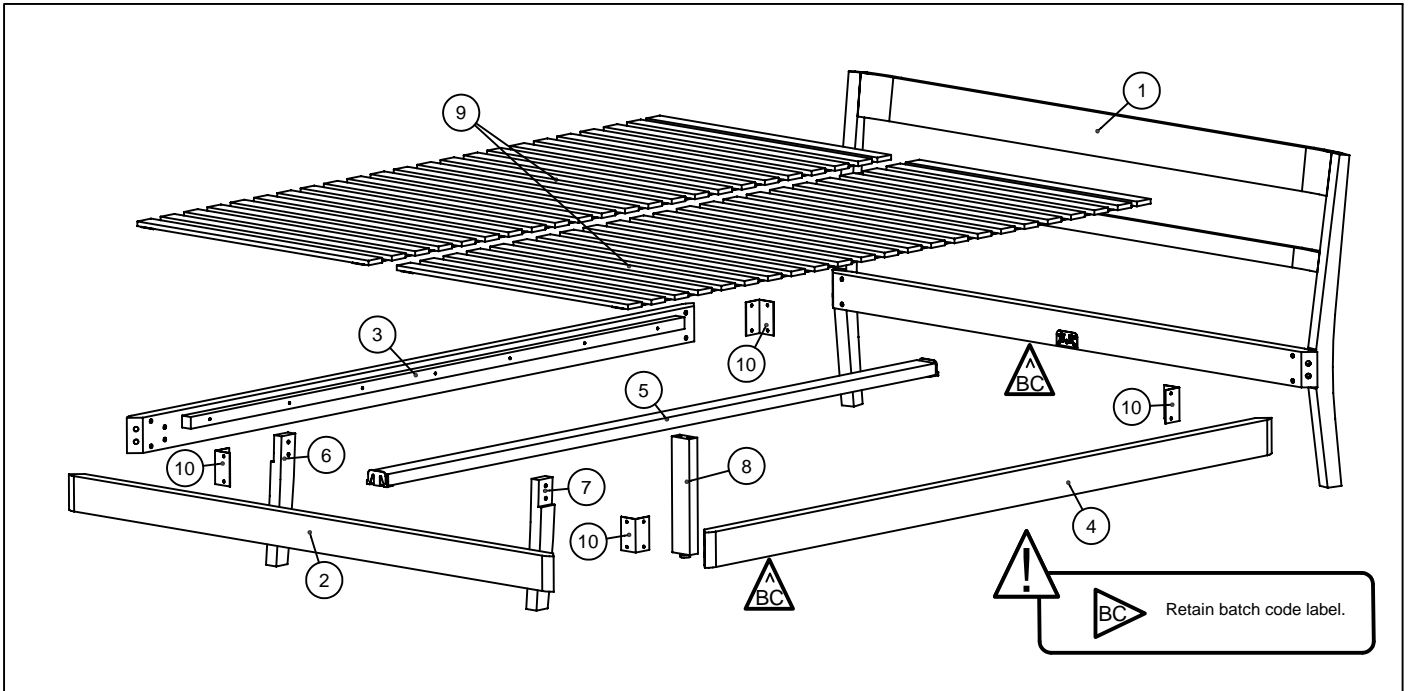

Components

Solid ash bed.