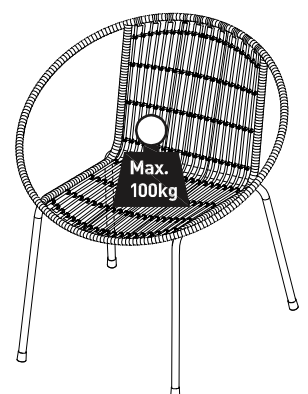

We do not recommend the use of power drill/ drivers **for inserting screws**, as this could

damage the unit. Only use hand screwdrivers.

Dispose of all packaging carefully and responsibly.

General care and maintenance

Take care when moving furniture - dragging it across the floor will loosen and damage the joints. Always lift and move.

From time to time check that there are no loose fittings. Tighten as necessary.

Avoid exposing your furniture to direct and prolonged periods of sunlight and heat sources as fading and cracking may occur.

If put the furniture stay outdoors, the customer should cover the furniture or put it indoors over the winter months.

Take care to prevent sharp objects e.g. toys, buckles and heels from coming into contact with your furniture, and avoid contact with chemicals e.g. cosmetics or hair products which may permanently mark the surface.

Cleaning and care

Dust regularly with a clean dry cloth.

Wipe up any spills immediately with a damp cloth and then dry the surface with a clean dry duster.

Repeat this procedure for periodic cleaning.

Remove stubborn stains with a weak washing up liquid solution and a damp cloth and dry after with a clean cloth.

The use of furniture polish or spray is not necessary or recommended.

Never use abrasive or corrosive cleaning agents.

Maximum weight limit

Important: Recommended maximum loading

General information

If for any reason you should have problems with your Habitat product, please contact the store from which you purchased it.

Please retain your receipt as proof of purchase.

If you have any comments or suggestions regarding this product, assembly instructions or service

received, please contact the store or Habitat Head Office via its web site: www.habitat.co.uk or write directly to: Habitat Retail Ltd. 489-499 Avebury Boulevard, Milton Keynes MK9 2NW