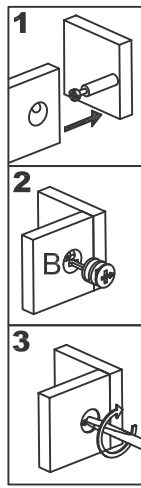

MAX

Bedside

50 x39.5x40 cm

164446

MAX-BS-SS15-A

habitat 

Components

Assembly Instructions

Please keep safe for future reference

Before assembling the furniture please identify all component parts.

It would be sensible to assemble the furniture as close to its final position as possible.

Do not place furniture directly in front of radiators, fires or any source of heat. Ensure the surface on which you are assembling the furniture is flat and clear of anything that might scratch it.

Check all packaging carefully for components and fittings before discarding it.

1

2

3

4

5

6

7