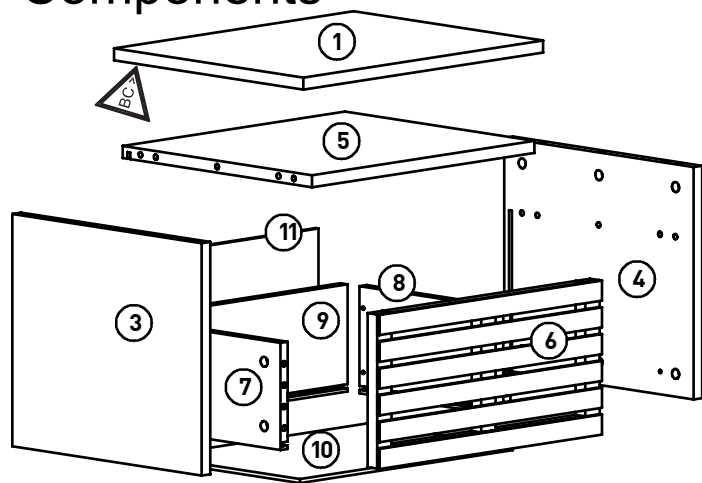

MAX

Bedside

50 x39.5x40 cm

164446

MAX-BS-SS15-A

habitat 

Components

Assembly Instructions