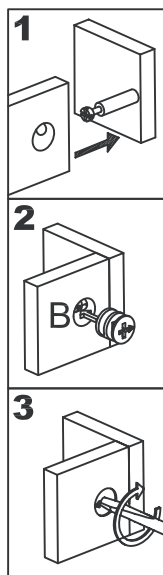

MAX

Bedside

50 x39.5x40 cm

164446

MAX-BS-SS15-A

habitat 

Components

Assembly Instructions

Please keep safe for future reference

Before assembling the furniture please identify all component parts.

It would be sensible to assemble the furniture as close to its final position as possible.

Do not place furniture directly in front of radiators, fires or any source of heat. Ensure the surface on which you are assembling the furniture is flat and clear of anything that might scratch it.

Check all packaging carefully for components and fittings before discarding it.

1

2

3

4

5

6

7