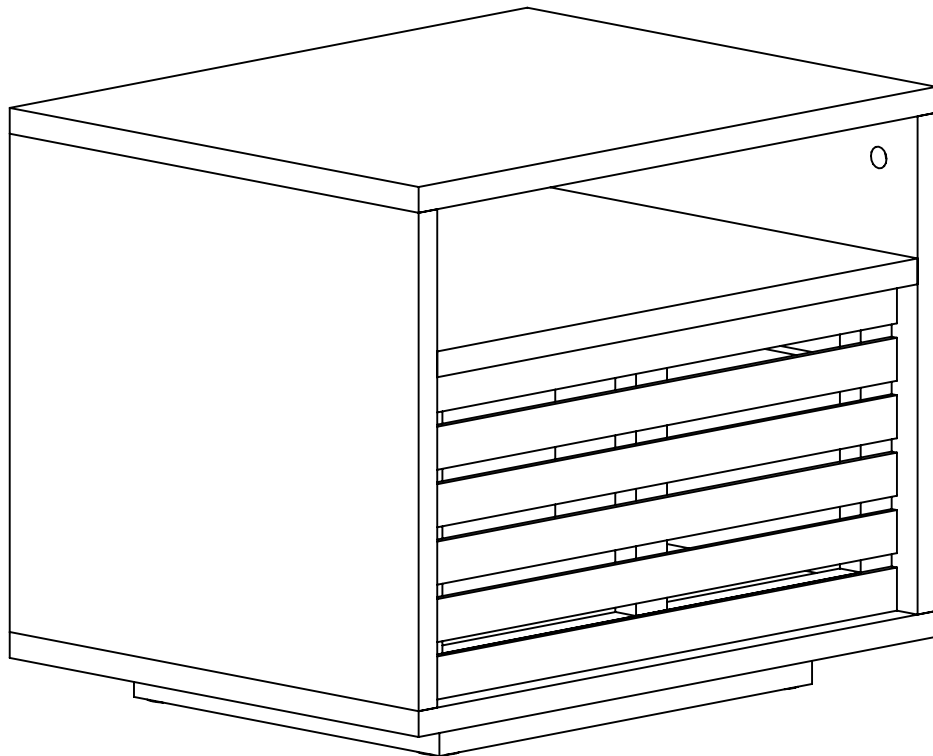

MAX

Bedside

50 x39.5x40 cm

164446

MAX-BS-SS15-A

habitat 

Components

Assembly Instructions