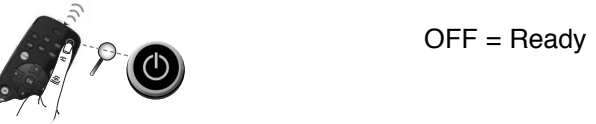

TOTAL[®] Control

URC-2940

4

Quick & Easy Set Up (Direct code set up)

Your **TOTAL CONTROL 4** universal remote requires 2 new AA alkaline batteries.

- 1
- 2
- 3
- 4
- 5

lex	0032	Beko	0370	0488	0037	0606
cent	0037	Bennett	0556	0037		
ec	0012	Beon	0037	0418	0002	
miral	0087 0093 0363 0418	Best	0337	0370	0421	
lyson	0305 0213 0264		0037	0370	0374	
	0068 0217 0216 0032					

Direct code set up

Example: To set up the TOTAL CONTROL for your television:

- 1  Find the code for your device in the Code list (page 6 - 22). Codes are listed by device type and brand name. The most popular code is listed first. **Make sure your device is switched on (not on standby).**
- 2  Press the **TV key** on the TOTAL CONTROL for the device you wish to Set-Up.
- 3  **Press and hold down the SETUP key until** the red LED underneath the POWER key blinks twice (the red LED will blink once then twice).
- 4  Enter your **(four-digit device code)** using the number keys. The red LED will blink twice.
- 5  Now, aim the TOTAL CONTROL at your device and **press POWER. If your device switches off, the TOTAL CONTROL is ready to operate your device.**