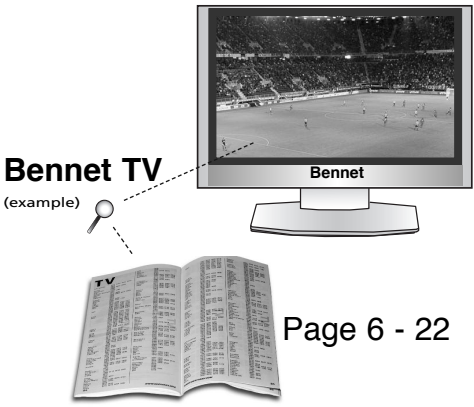

Quick & Easy Set Up (Direct code set up)

Your **TOTAL CONTROL 4** universal remote requires 2 new AA alkaline batteries.

1. 1
2. 2
3. 3
4. 4
5. 5

lex	0032	Beko	0370	0488	0037	0606
cent	0037	Bennett	0556	0037		
ec	0012	Beon	0037	0418	0002	
miral	0087 0093 0363 0418	Best	0337	0370	0421	
lyson	0305 0213 0264		0037	0370	0374	
	0068 0217 0216 0032