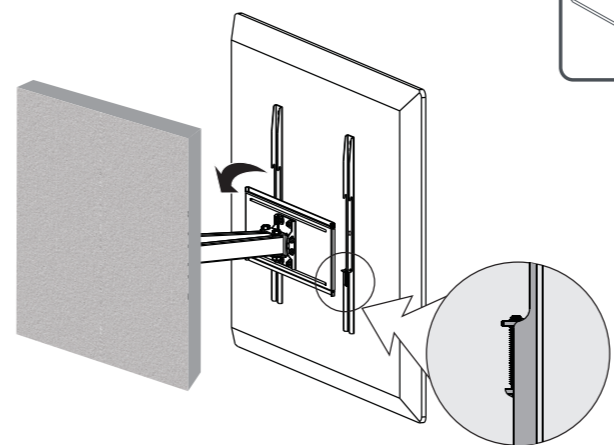

ONE
FOR ALL

Universal
400 x 600 max

Package M

Package W

Download the
One For All Toolbox App

Free

UK Handy installation tools.
DE Nützliche Unterstützung für die Montage.
ES Útiles herramientas para el montaje.
FR Outils d'installation pratiques.
IT Comodi strumenti per l'installazione.

WM4661
10632
Universal Electronics BV - Europe & International
P.O. Box 3332, 7500 DH Enschede
The Netherlands
10632

START

2

WARNING

Please verify that the supporting surface will safely support the combined weight of the equipment and all attached hardware and components

3

4a

5a

5b

6

FINISH