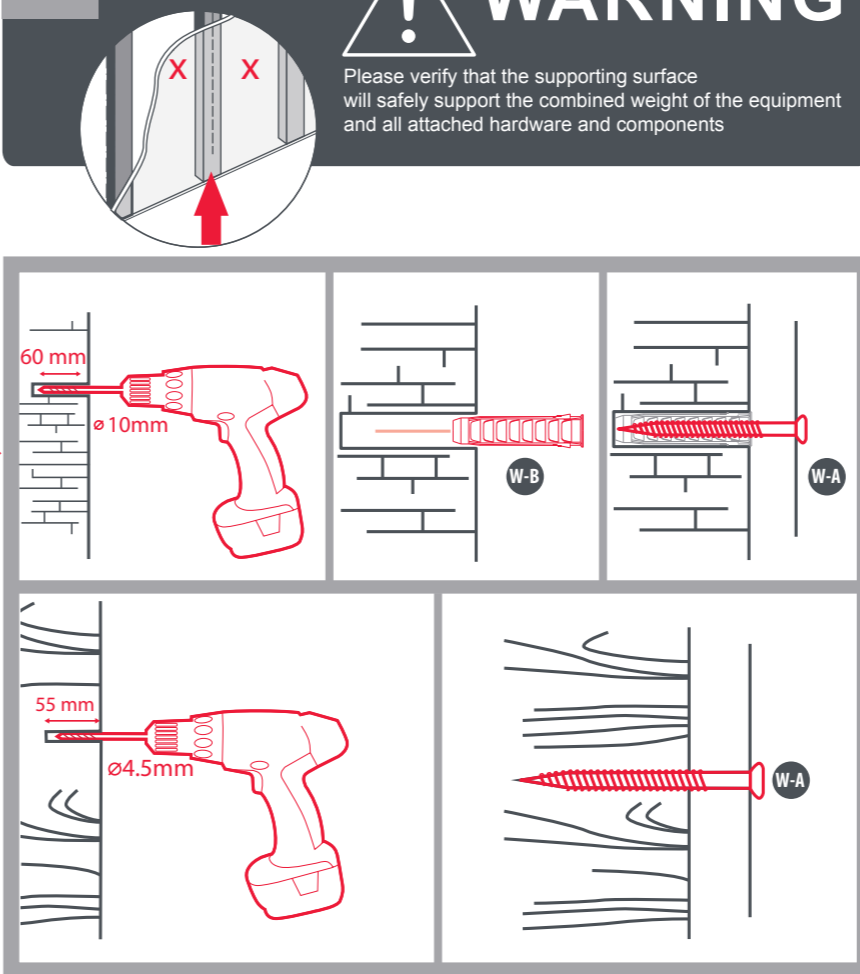

WM4661  
 10632  
 Universal Electronics BV - Europe & International  
 P.O. Box 3332, 7500 DH Enschede  
 The Netherlands  
 10632

**START**

2

**WARNING**

Please verify that the supporting surface will safely support the combined weight of the equipment and all attached hardware and components