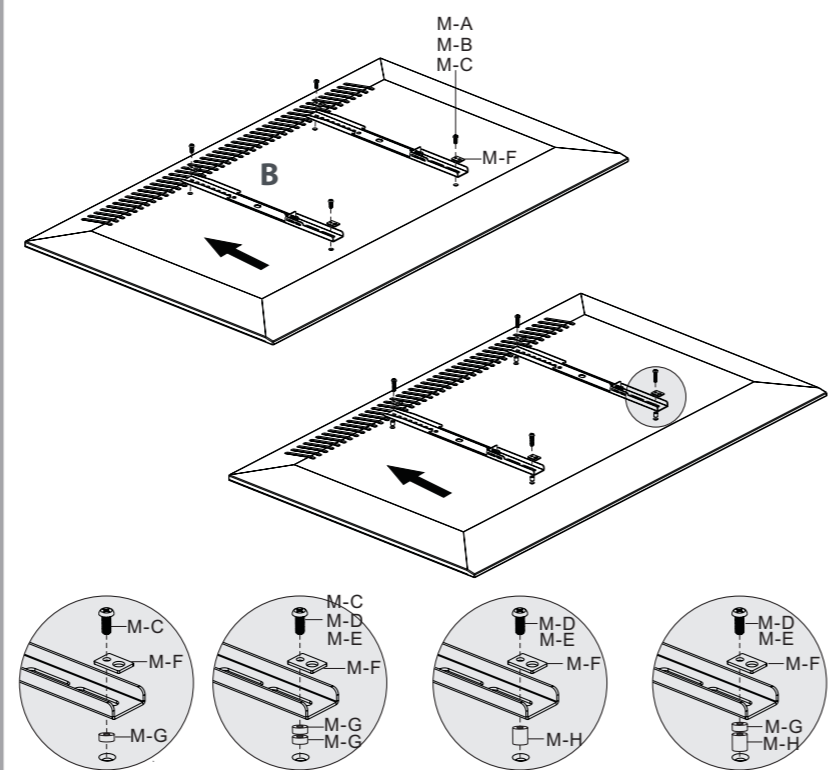

ONE
FOR ALL

Universal
400 x 600 max

Package M

Package W

Download the
One For All Toolbox App

Free

UK Handy installation tools.
DE Nützliche Unterstützung für die Montage.
ES Útiles herramientas para el montaje.
FR Outils d'installation pratiques.
IT Comodi strumenti per l'installazione.

WM4661
10632
Universal Electronics BV - Europe & International
P.O. Box 3332, 7500 DH Enschede
The Netherlands
10632

START

2

WARNING

Please verify that the supporting surface will safely support the combined weight of the equipment and all attached hardware and components

3

4a

5a

5b

6

FINISH