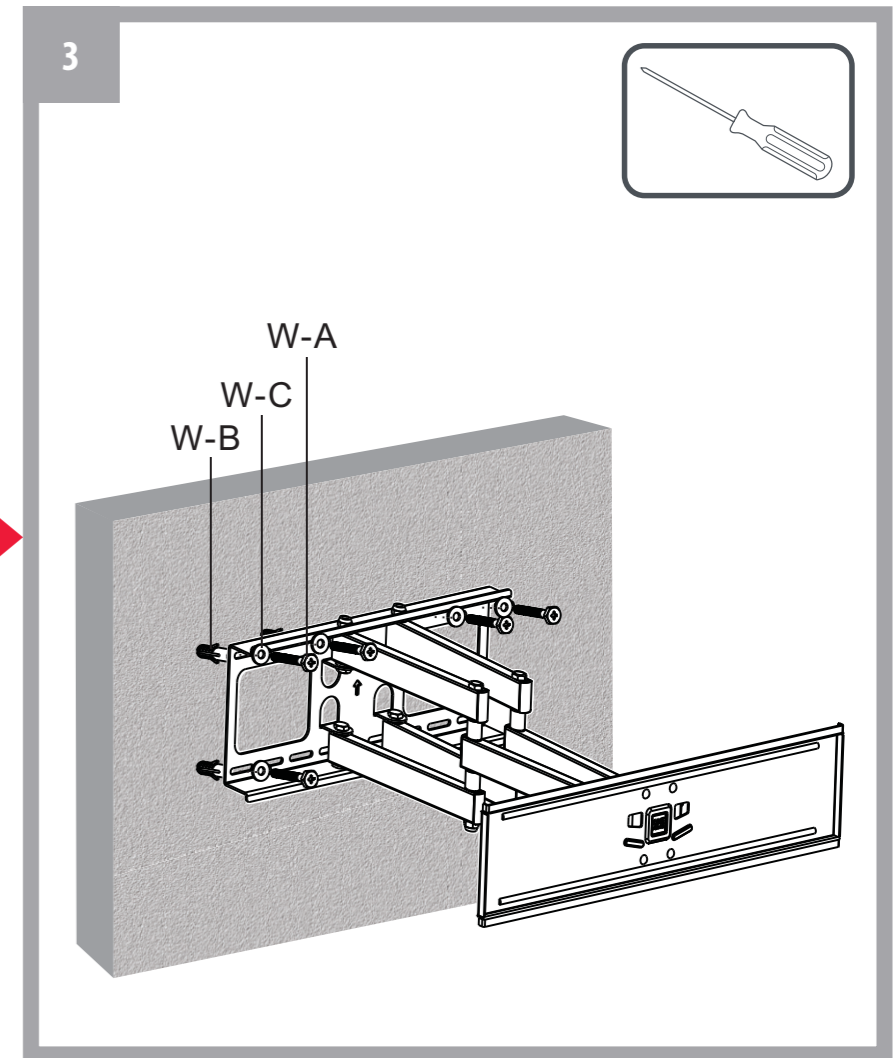

ONE
FOR ALL

Universal
400 x 600 max

Package M

Package W

Download the
One For All Toolbox App

Free

UK Handy installation tools.
DE Nützliche Unterstützung für die Montage.
ES Útiles herramientas para el montaje.
FR Outils d'installation pratiques.
IT Comodi strumenti per l'installazione.

WM4661
10632
Universal Electronics BV - Europe & International
P.O. Box 3332, 7500 DH Enschede
The Netherlands
10632

START

2

WARNING

Please verify that the supporting surface will safely support the combined weight of the equipment and all attached hardware and components

3

4a

5a

5b

6

FINISH