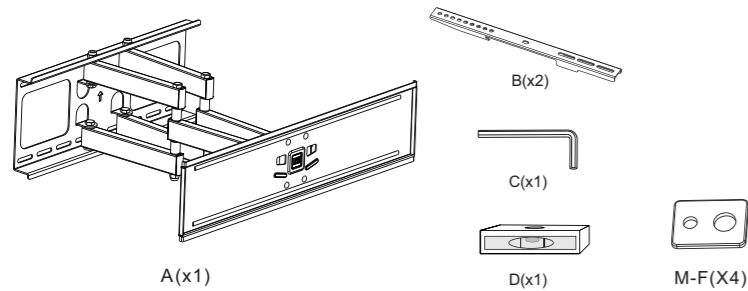

**ONE**  
FOR ALL

Universal  
400 x 600 max

**Package M**

**Package W**

Download the  
One For All Toolbox App

Free

UK Handy installation tools.  
 DE Nützliche Unterstützung für die Montage.  
 ES Útiles herramientas para el montaje.  
 FR Outils d'installation pratiques.  
 IT Comodi strumenti per l'installazione.

WM4661  
 10632  
 Universal Electronics BV - Europe & International  
 P.O. Box 3332, 7500 DH Enschede  
 The Netherlands  
 10632

**START**

2

**WARNING**

Please verify that the supporting surface will safely support the combined weight of the equipment and all attached hardware and components