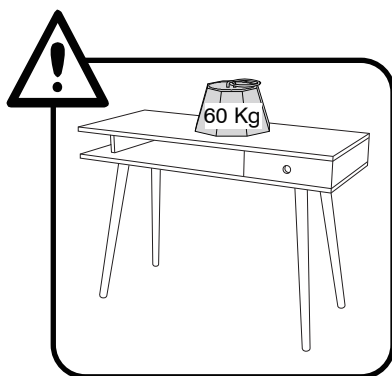

Safety and Care Advice

Important – Please read these instructions fully before starting assembly

DO NOT TIGHTEN UNTIL ALL PARTS ARE IN POSITION.

Plan to assemble the furniture as near as possible to the place you intend it to be used.
Do not place your furniture directly in front of radiators, fires, or any source of direct heat.
Ensure that the surface on which you are assembling furniture is clean and flat.
Before commencing assembly, please identify all components.
Do not discard the packaging until the unit is fully assembled to ensure that no fittings or components are disposed of.

Cleaning of Solid Timber / Veneers and Lacquered Surfaces.

Any spillage should be removed immediately by using a damp cloth, then wiping dry the surface with a clean dry duster.

Repeat this procedure for periodic cleaning.

The use of furniture polishes or sprays is not necessary or recommended.

General information

If for any reason you should have problems with your Habitat product, please contact the store from which you purchased it.

Please retain your receipt as proof of purchase.

If you have any comments or suggestions regarding this product, assembly instructions or service

received, please contact the store or Habitat Head Office via its web site: www.habitat.co.uk

or write directly to: Habitat Retail Ltd.
489-499 Avebury Boulevard,
Milton Keynes MK9 2NW