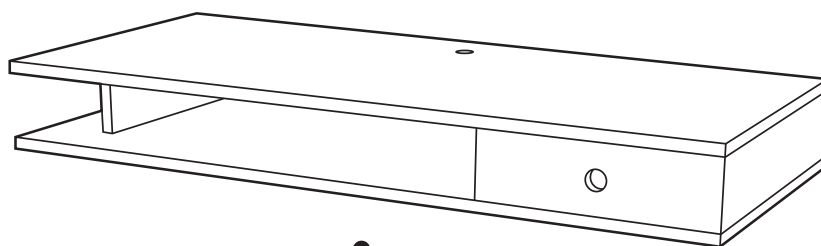

Components - Panels

If you need help or have damaged or missing parts, email: customerservices@habitat.co.uk or call: 0344 499 4686

Please check you have all the panels listed below

Note: There are 'Batch Code' labels where shown on the indicated items, these should be retained.