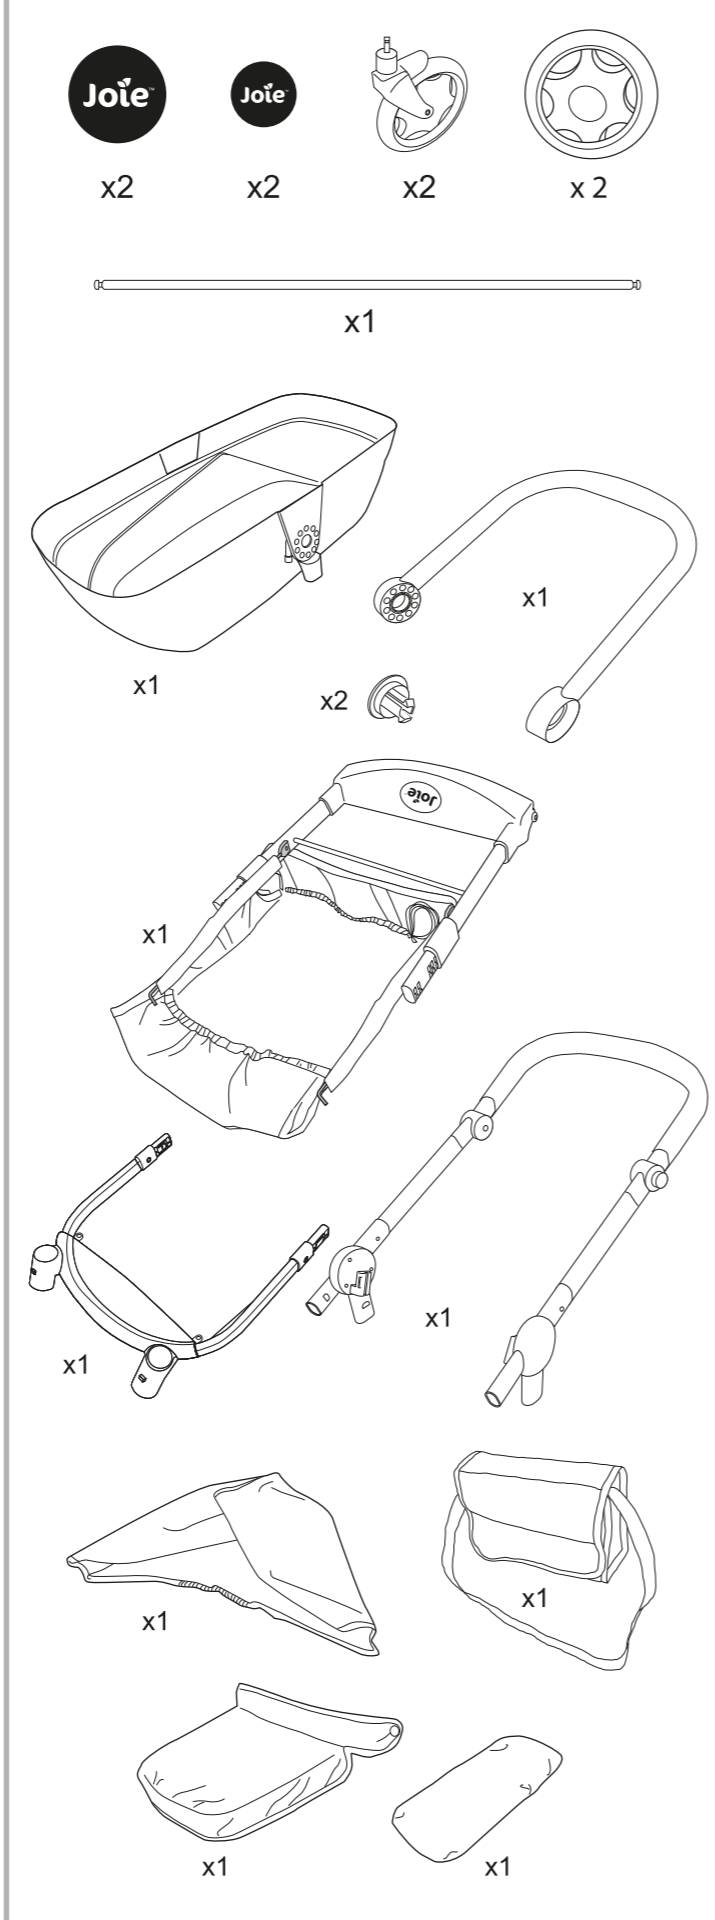

Part List • Liste des pièces • Lista de piezas • Elenco dei componenti • Teilleiste • Onderdelenlijst • Lista das peças • Seznam částí • Lista części • Zoznam dielov • Список деталей • قائمة الأجزاء • Popis dijelova • Λίστα εξαρτημάτων • Παρça Listesi