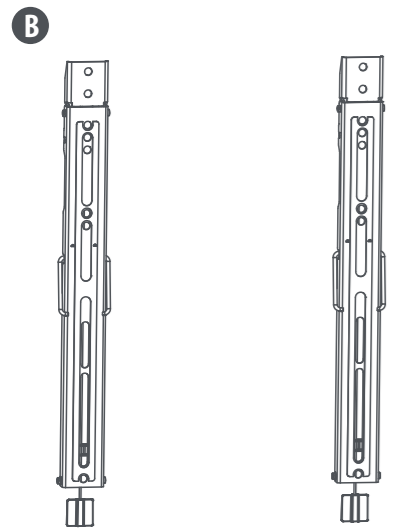

W-A 2 x ST5.5x50mm

W-B 2 x ø8x36mm

W-C 2 x D6mm

M-A 4 x M5x14mm

M-B 4 x M6x14mm

M-C 4 x M6x30mm

M-D 4 x M8x30mm

M-E 4 x M8x50mm

M-F 4 x D6mm

M-G 8 x ø15xø8x5mm

M-H 8 x ø15xø8x15mm

WM6421 Universal Electronics BV - Europe & International
P.O. Box 3332, 7500 DH Enschede
The Netherlands

START

2

3

FINISH