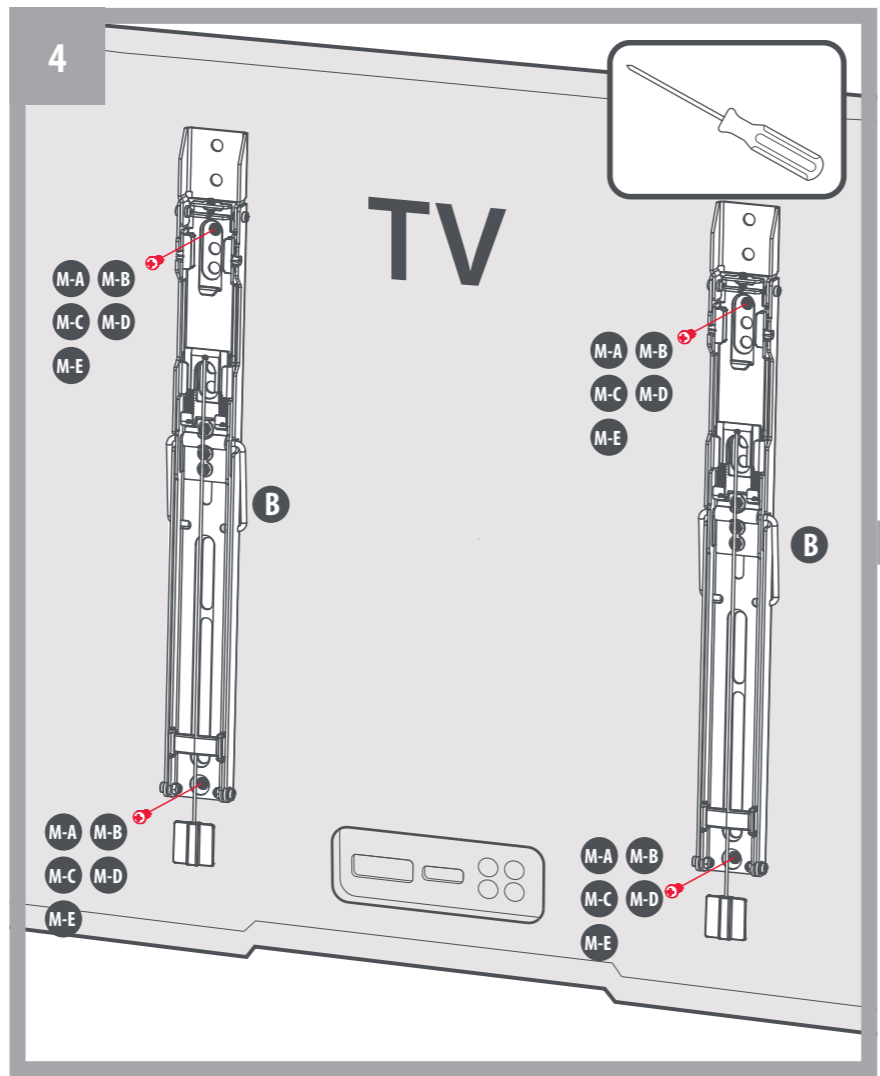

W-A 2 x ST5.5x50mm

W-B 2 x ø8x36mm

W-C 2 x D6mm

M-A 4 x M5x14mm

M-B 4 x M6x14mm

M-C 4 x M6x30mm

M-D 4 x M8x30mm

M-E 4 x M8x50mm

M-F 4 x D6mm

M-G 8 x ø15xø8x5mm

M-H 8 x ø15xø8x15mm

WM6421 Universal Electronics BV - Europe & International
P.O. Box 3332, 7500 DH Enschede
The Netherlands

START

2

3

FINISH