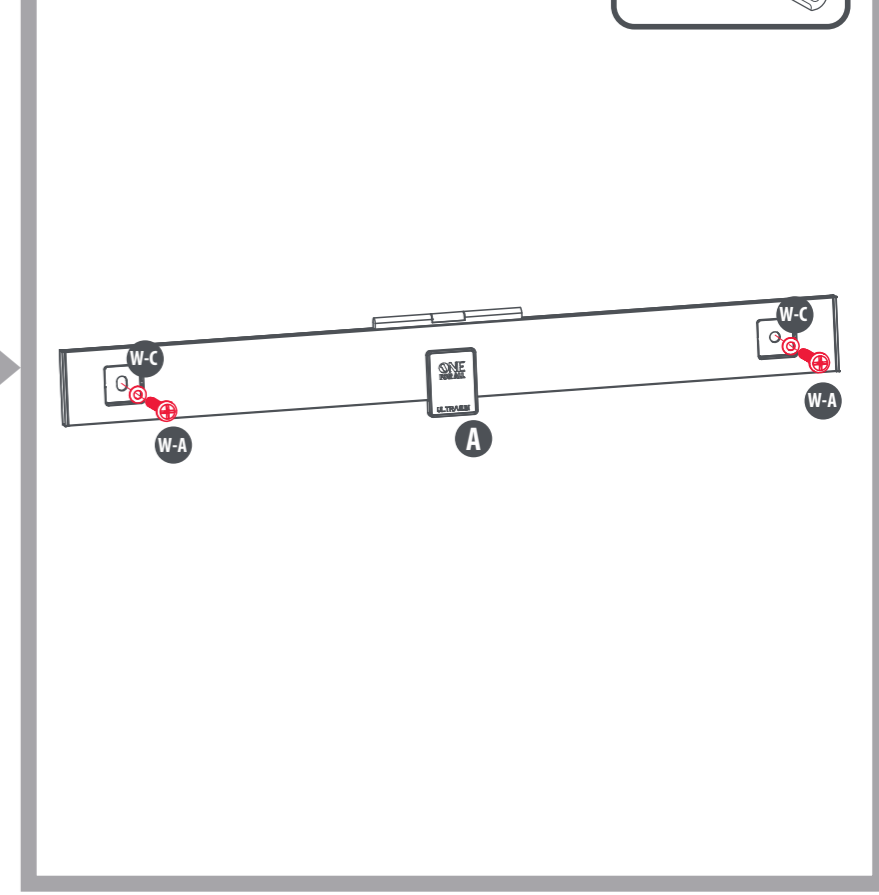

W-A 2 x ST5.5x50mm

W-B 2 x ø8x36mm

W-C 2 x D6mm

M-A 4 x M5x14mm

M-B 4 x M6x14mm

M-C 4 x M6x30mm

M-D 4 x M8x30mm

M-E 4 x M8x50mm

M-F 4 x D6mm

M-G 8 x ø15xø8x5mm

M-H 8 x ø15xø8x15mm

WM6421 Universal Electronics BV - Europe & International
P.O. Box 3332, 7500 DH Enschede
The Netherlands

START

2

3

FINISH