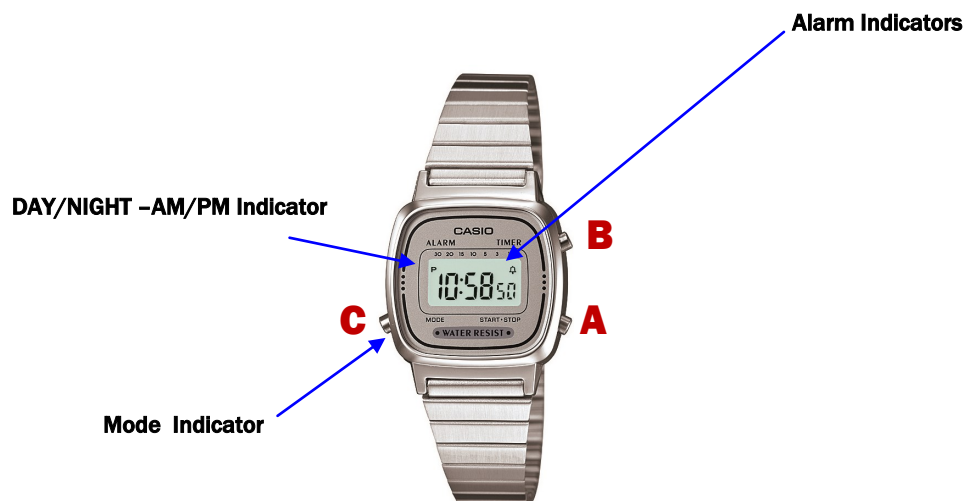

CASIO® LA-670WEA-7EF Specifications

- ⇒ Water Resistant
- ⇒ Daily Alarm
- ⇒ Stopwatch

Model variations may differ in appearance from the example above.

Stop Watch	<p>Elapsed time, split time and final time are measured with 1/100-sec accuracy.</p>	<p>Press button A until display shows stopwatch function (ST). Use following to measure times with the Stopwatch.</p> <div style="text-align: center;">  <p>A signal confirms start/stop operation. (Working range) The stopwatch display is limited to 59 minutes 59.9 seconds. For longer times, reset and start again.</p> </div> <p>(a) Net time measurement</p> <pre> (A) Start → (A) Stop (Time loss) → (A) Re-start → (A) Stop → (B) Reset </pre>
Alarm	<p>Allows you to specify the hour, minutes, day and month of the alarm.</p>	<p>In Alarm Mode, Press B to set hours and minutes. Press A to advance the alarm setting by each hour. Press B to set minute digits, each Press of A advances the alarm setting by 1 minute. Press B again to exit setting screen once hour and minute digits have been set. *If button C is pressed, the watch reverts to the regular timekeeping mode. (Quick digit advance) when button A is pressed for more than 2 seconds, the digit advances quickly. When released, digit advance will stop.</p>
Water Resistant	<p>Suitable to resist minor splashing.</p>	<p>Water Resistant classification DIN 8310 / ISO 2281 is only resistant to minor splashing.</p>