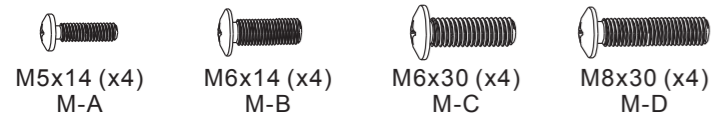

ONE
FOR ALL

Universal
400 x 400 max

A (x1)

B (x2)

C (x1)

Package M

Package W

Download the
One For All Toolbox App