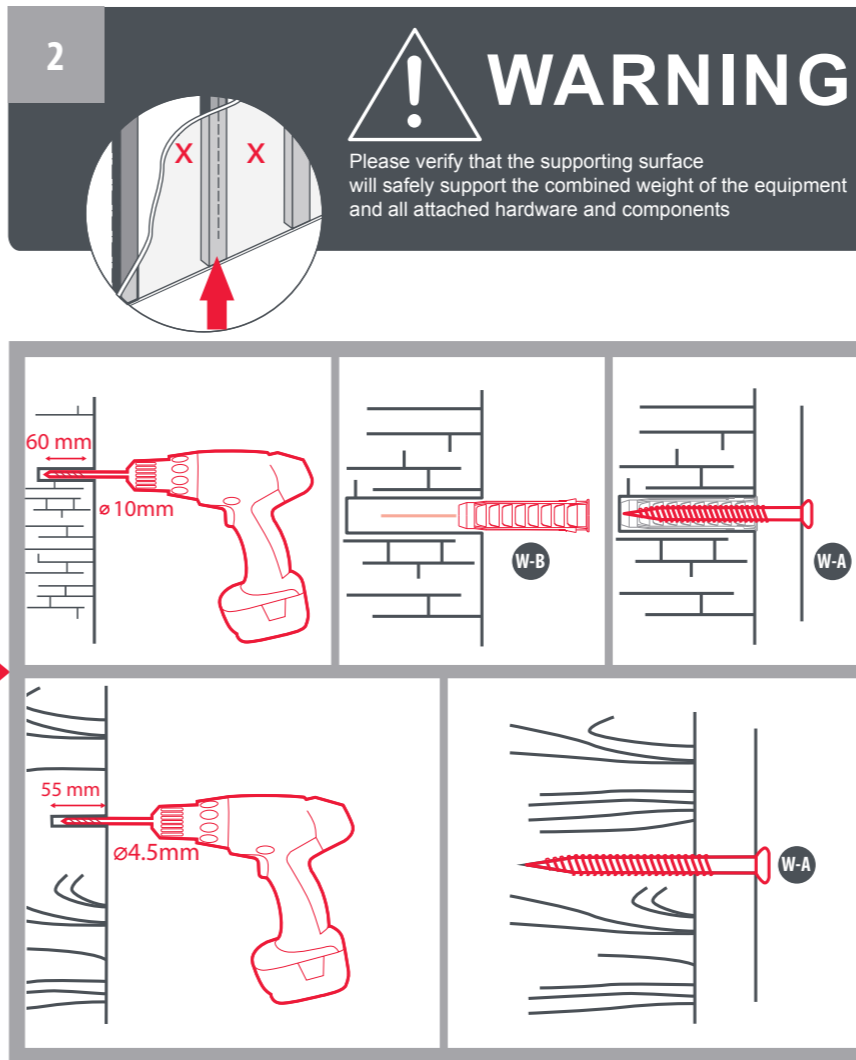

Free

UK Handy installation tools.
 DE Nützliche Unterstützung für die Montage.
 ES Útiles herramientas para el montaje.
 FR Outils d'installation pratiques.
 IT Comodi strumenti per l'installazione.

WM4452 Universal Electronics BV - Europe & International
 P.O. Box 3332, 7500 DH Enschede
 The Netherlands
 RIN 1060818

START

2

WARNING

Please verify that the supporting surface will safely support the combined weight of the equipment and all attached hardware and components

3

5

6

7