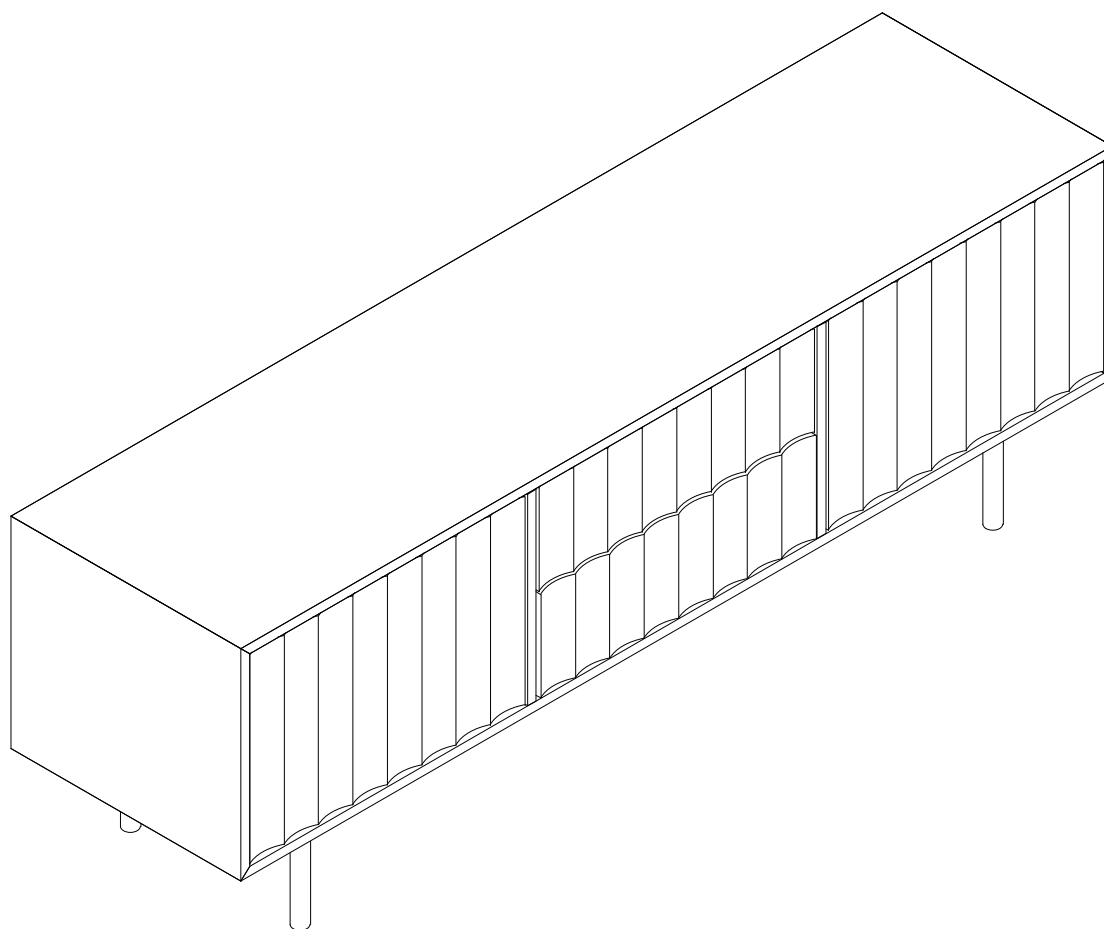

Carlo Sideboard

Assembly Instructions - Please keep for future reference

CARL-SB-AW19-A

Dimensions

Width -151.6cm

Depth -40cm

Height -52.5cm

Tools required