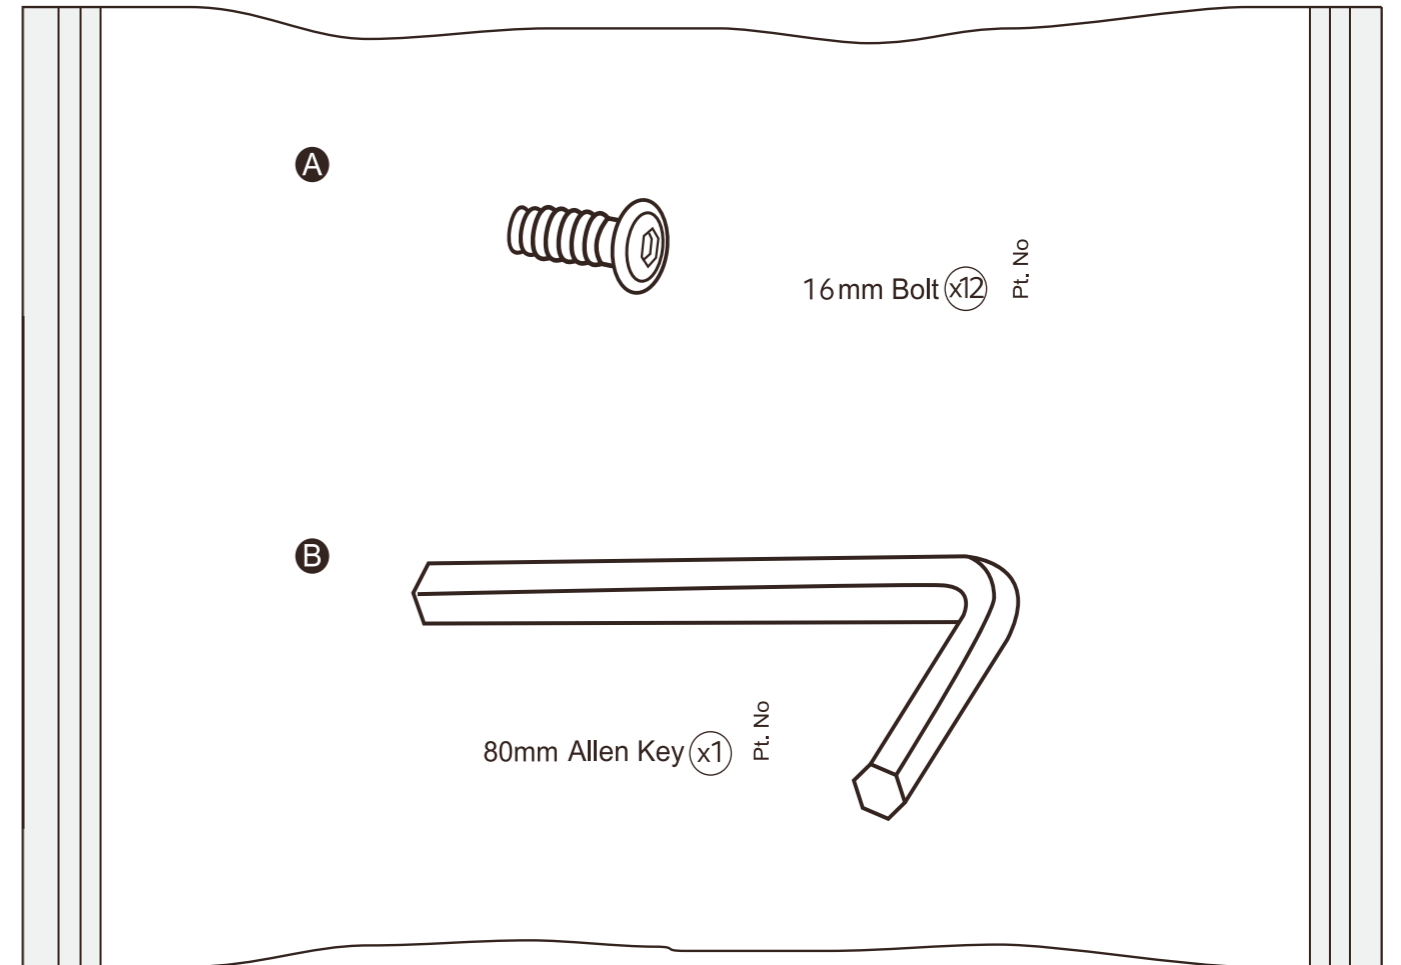

Fittings (Shown to scale)

Bag 1

Hardware

Ⓒ

Ottoman Body (x1)

Pt. No

Ⓓ

160mm Foot (x4)