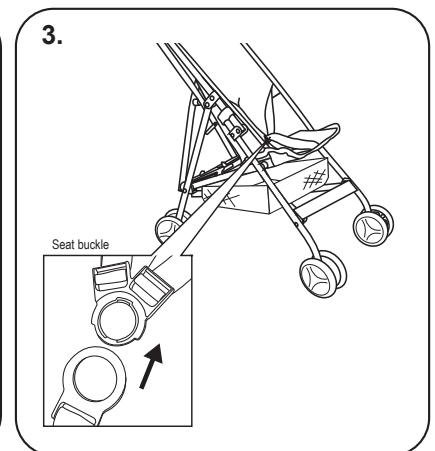

mamas & papas

Junior Cruiser Stroller

Safety Notes

EN This item is a toy and not suitable for carrying babies, children or pets. Assembly should be carried out by an adult to prevent the item collapsing in use. Please remove all packaging attachments before giving this toy to a child. An adult should check all mechanisms of this toy regularly. Always play under adult supervision. Warning! Not suitable for children under 36 months. Strangulation hazard due to long cord and choking hazard due to small parts. Made in China

Part List

1 x Main Body Frame

Assembly

To open

To close

Care Notes

Please wipe clean using a damp cloth with mild detergent if necessary.

Contact Details