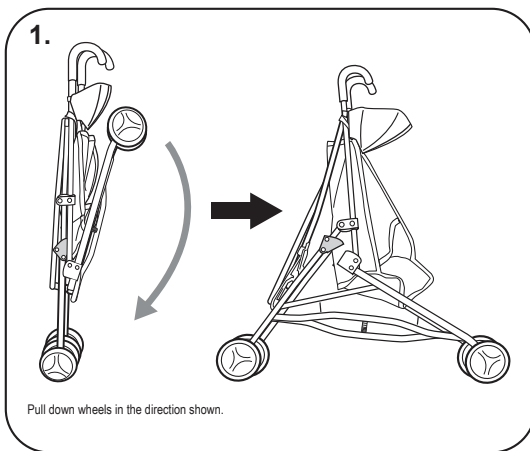

mamas & papas

Junior Cruiser Stroller

Safety Notes

EN This item is a toy and not suitable for carrying babies, children or pets. Assembly should be carried out by an adult to prevent the item collapsing in use. Please remove all packaging attachments before giving this toy to a child. An adult should check all mechanisms of this toy regularly. Always play under adult supervision. Warning! Not suitable for children under 36 months. Strangulation hazard due to long cord and choking hazard due to small parts. Made in China

Part List

1 x Main Body Frame

Assembly

To open

To close

Care Notes

Please wipe clean using a damp cloth with mild detergent if necessary.

Contact Details