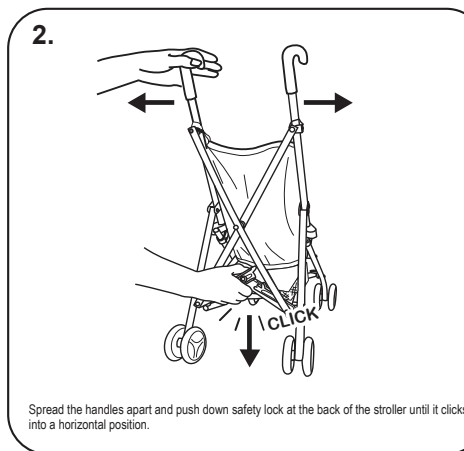

mamas & papas

Junior Cruiser Stroller

Safety Notes

EN This item is a toy and not suitable for carrying babies, children or pets. Assembly should be carried out by an adult to prevent the item collapsing in use. Please remove all packaging attachments before giving this toy to a child. An adult should check all mechanisms of this toy regularly. Always play under adult supervision. Warning! Not suitable for children under 36 months. Strangulation hazard due to long cord and choking hazard due to small parts. Made in China

Part List

1 x Main Body Frame

Assembly

To open

To close

Care Notes

Please wipe clean using a damp cloth with mild detergent if necessary.

Contact Details