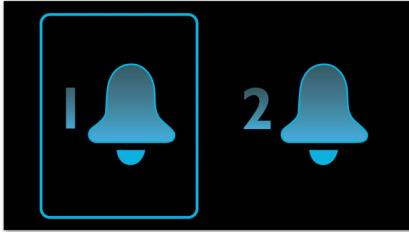

Highlights

Battery back-up

Battery back-up ensures memory of time during power failure

Dual alarm

The Philips audio system comes with two alarm times. Set one alarm time to wake you up and the other time to wake up your partner.