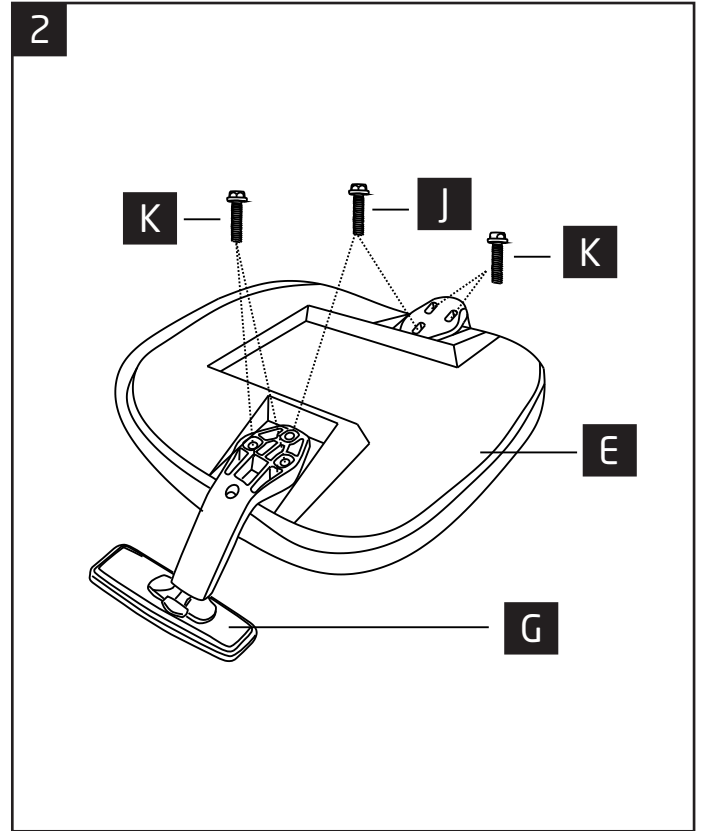

AOC1299BLK