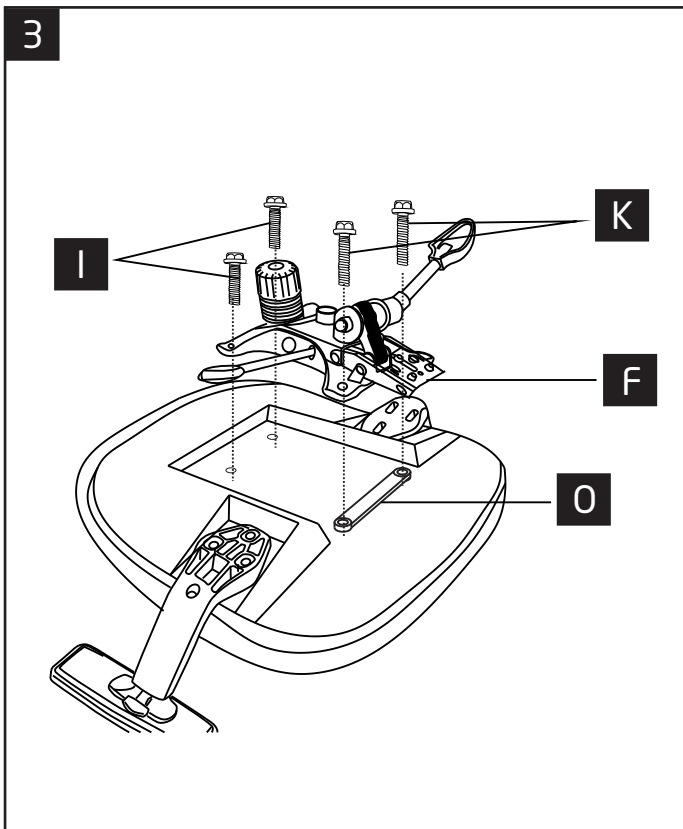

AOC1299BLK