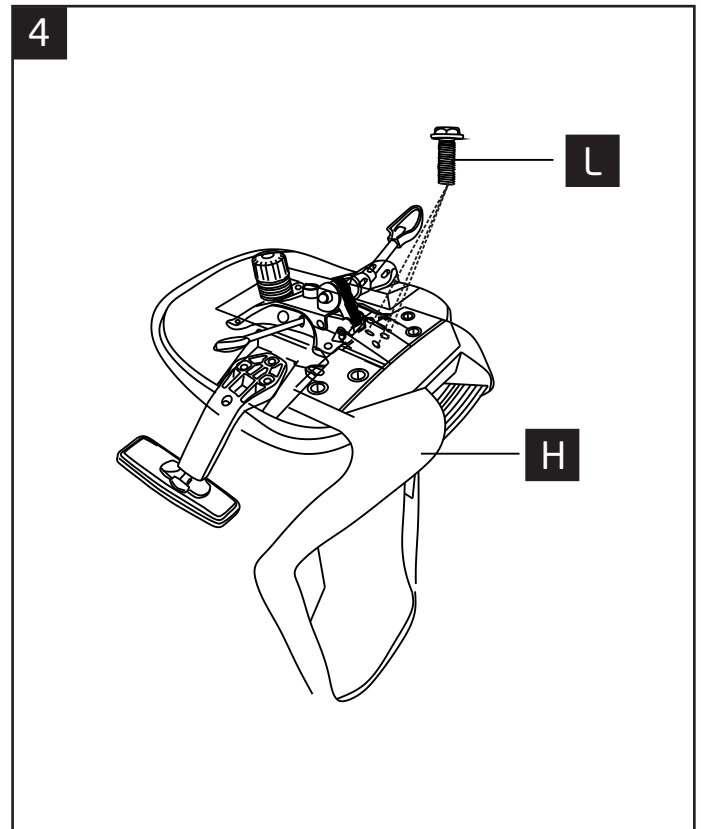

AOC1299BLK