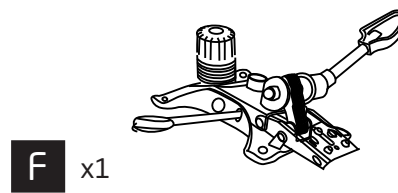

AOC1299BLK