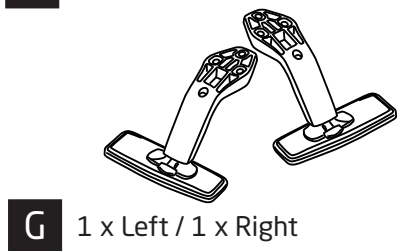

AOC1299BLK