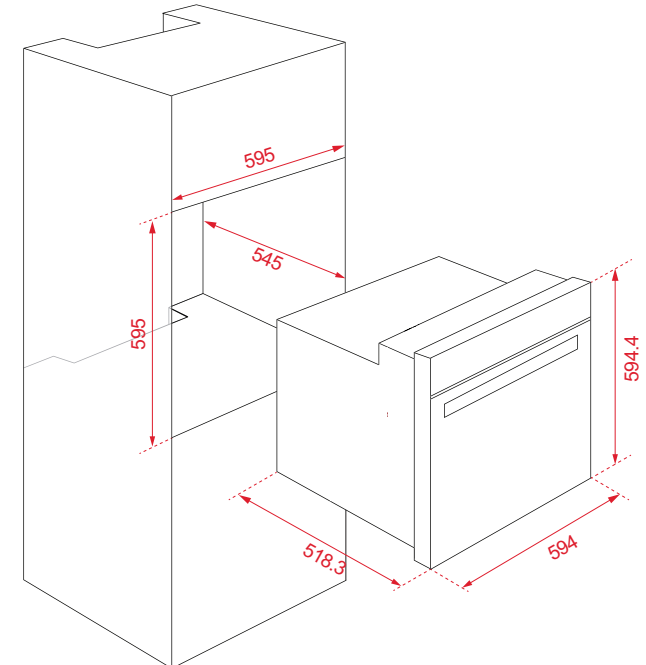

↑ Installation