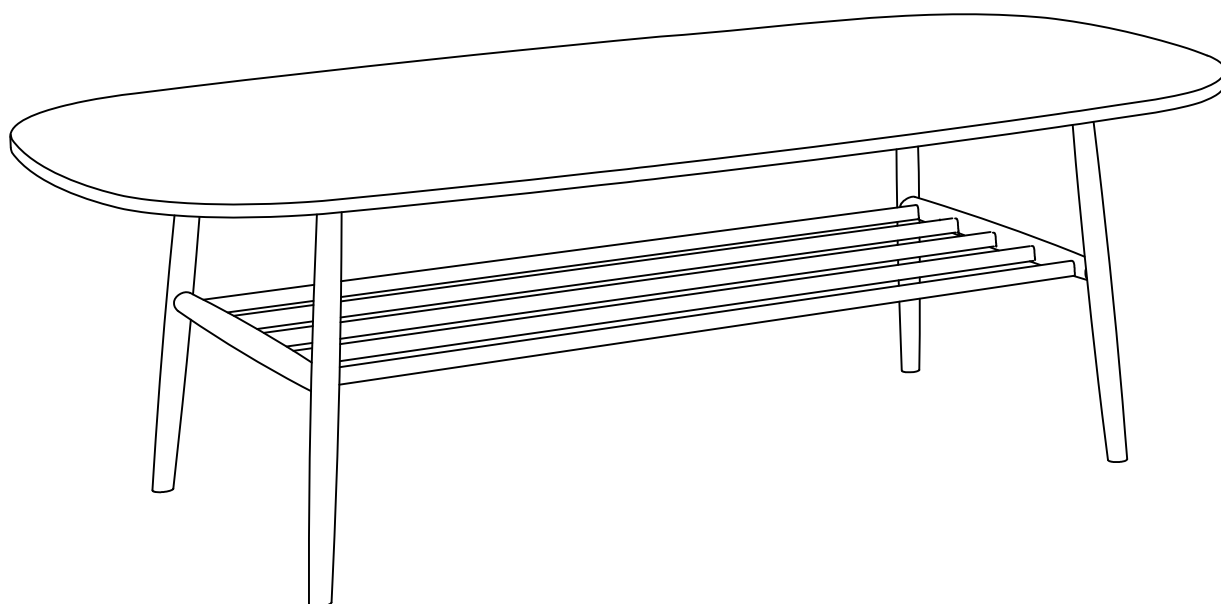

Cornelia Coffee Table

Assembly Instructions - Please keep for future reference

CORN-CT-AW18-A

Dimensions

Length - 120cm

Width - 52cm

Height - 38cm

Important – Please read these instructions before assembly

MAXIMUM LOADING: 10KG

Please Note!
If necessary this table can be levelled up on uneven floors using the 2 extra feet pads supplied.