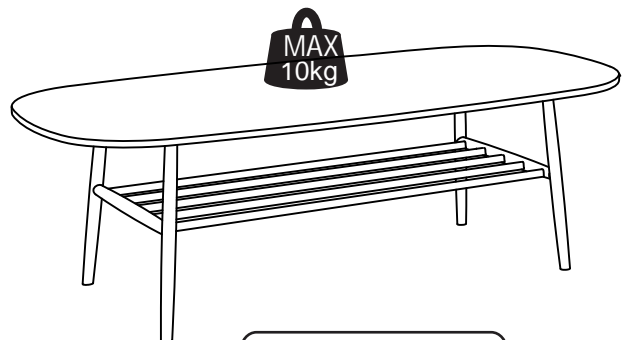

Safety and Care Advice

General care and maintenance

Take care when moving furniture - dragging pieces across the floor will damage the joints.

Avoid exposing your furniture to direct and prolonged periods of sunlight and heat sources as fading and cracking may occur.

Take care to prevent sharp objects e.g. toys, buckles and heels from coming into contact with your furniture, and avoid contact with chemicals e.g. cosmetics or hairs products which may permanently mark the surface.

Cleaning and care for wooden frame

Dust regularly with a clean dry cloth. Wipe up any spills immediately with a damp cloth and then dry the surface with a clean dry duster. Repeat this procedure for periodic cleaning.

The use of furniture polish or spray is not necessary or recommended.

General information

If for any reason you should have problems with your Habitat product, please contact the store from which you purchased it.

Please retain your receipt as proof of purchase.

If you have any comments or suggestions regarding this product, assembly instructions or service

received, please contact the store or Habitat Head Office via its web site: www.habitat.co.uk or write directly to: Habitat Retail Ltd. 489-499 Avebury Boulevard, Milton Keynes MK9 2NW

MAXIMUM LOADING: 10KG

Please Note!
If necessary this table can be levelled up on uneven floors using the 2 extra feet pads supplied.