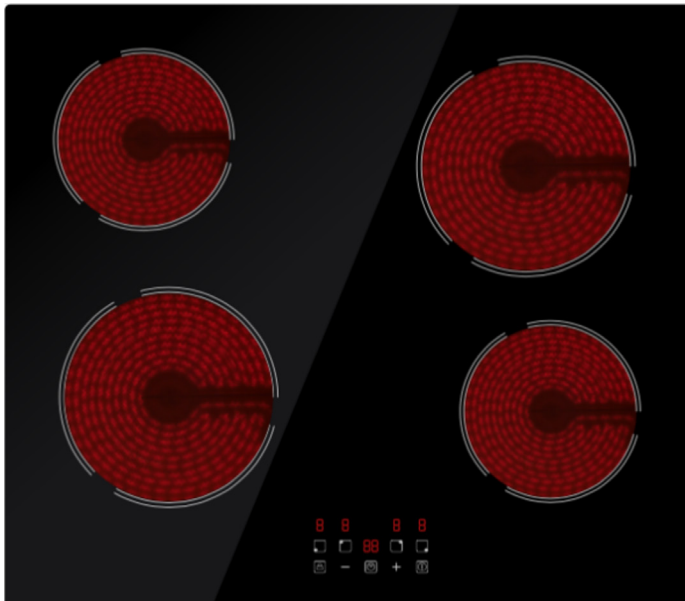

Model Code:

BLSINDH60

Features:

Durable Black Ceramic Glass

Front Touch Controls

4 Zones

Induction Technology

Zone Timer

Zone Power & Size:

Front Left Zone

→ 1800W

→ 180mm

Front Right Zone

→ 1400W

→ 160mm

Product:

**60cm Induction
Cooktop**

Rear Left Zone

→ 1400W

→ 160mm

Rear Right Zone

→ 1800W

→ 180mm

Product Dimensions:

Packaged (w, d, h mm)

→ 650 × 580 × 115mm

Physical (w, d, h mm)

→ 590 × 520 × 58mm

Weight (Net/Gross):

→ 8.0/9.5kg

Technical Information:

Power Cord Length: 1.0m

Rated Voltage/ Frequency:

→ 220-240V~ 50Hz

BUSH

Warranty:

1 year

↑ Product