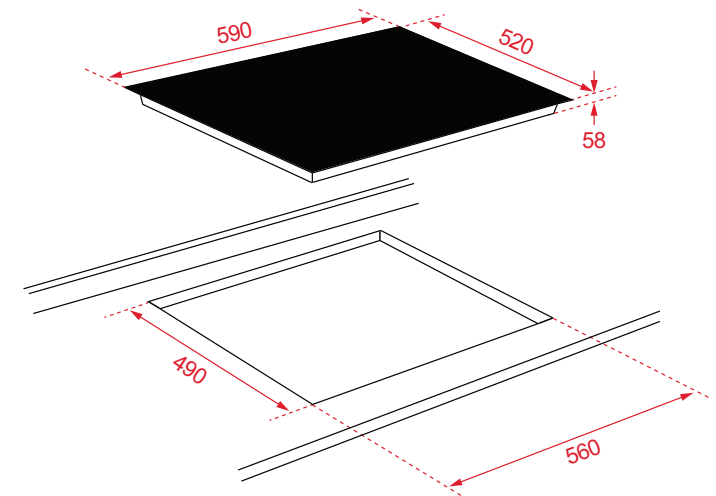

↑ Installation