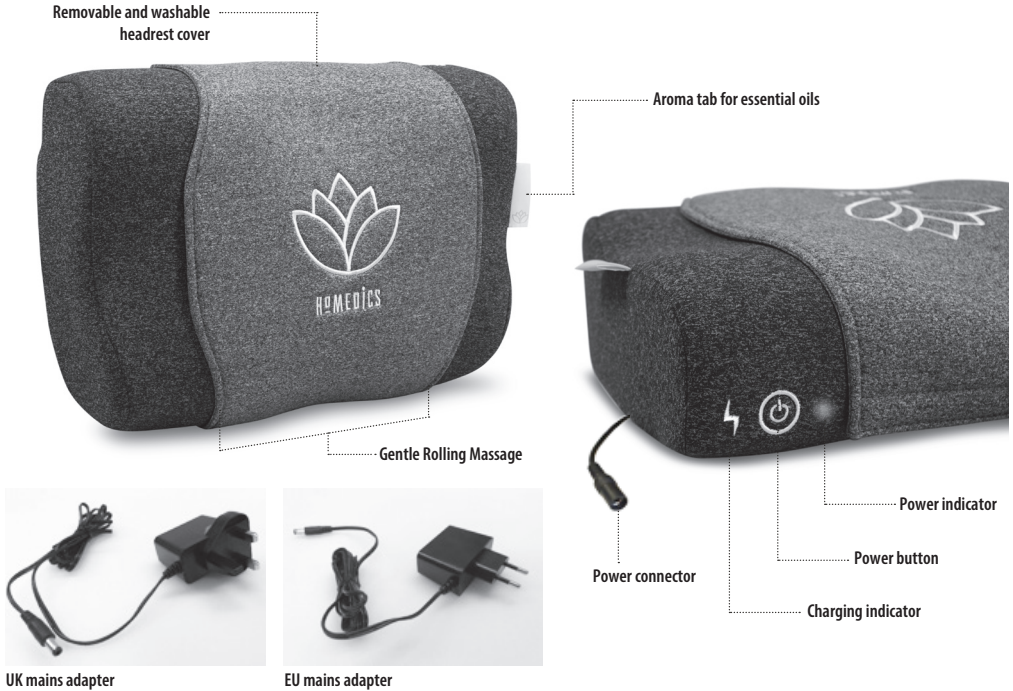

HOMEDICS®
ZEN

ZENPILLOW

SMOOTH CALMING NECK MASSAGE

3 YEAR GUARANTEE

ZEN-1000-GB

PRODUCT FEATURES:

Get ready to spend the next 30 minutes unwinding and de-stressing with the latest in holistic relaxation.

As you lay back and relax, allow the soothing rolling motion of the Zen Pillow to gently ease away any tension in your neck. Apply a few drops of your favourite essential oil onto the aroma tab and embrace the sensory experience at the end of a busy day. Complete the experience by closing your eyes and putting on your headphones to listen to the accompanying meditation tracks, available free on the HoMedics website.

INSTRUCTIONS FOR CORDLESS USE

1. Plug the adaptor into a 220-240V mains outlet and connect the adaptor lead to the pillow's power connector to charge it. A full charge will take approx 2 hours.
NOTE: While charging, the red charging indicator will flash slowly. Once charged, it will stop flashing but will stay lit. When the pillow needs charging again, the indicator light will flash rapidly.
2. Once charged, switch off at the mains and disconnect the pillow from the adaptor.
3. Press the power button on the rear of the pillow to start the massage program. The blue power indicator will illuminate and the massage rollers will start to turn silently inside the pillow.
4. Lay your head on the pillow with your neck fully supported so that you can feel the gentle massage. If preferred, you can choose to remove the headrest cover to increase the massage sensation.
5. The pillow will automatically turn off at the end of the 30-minute