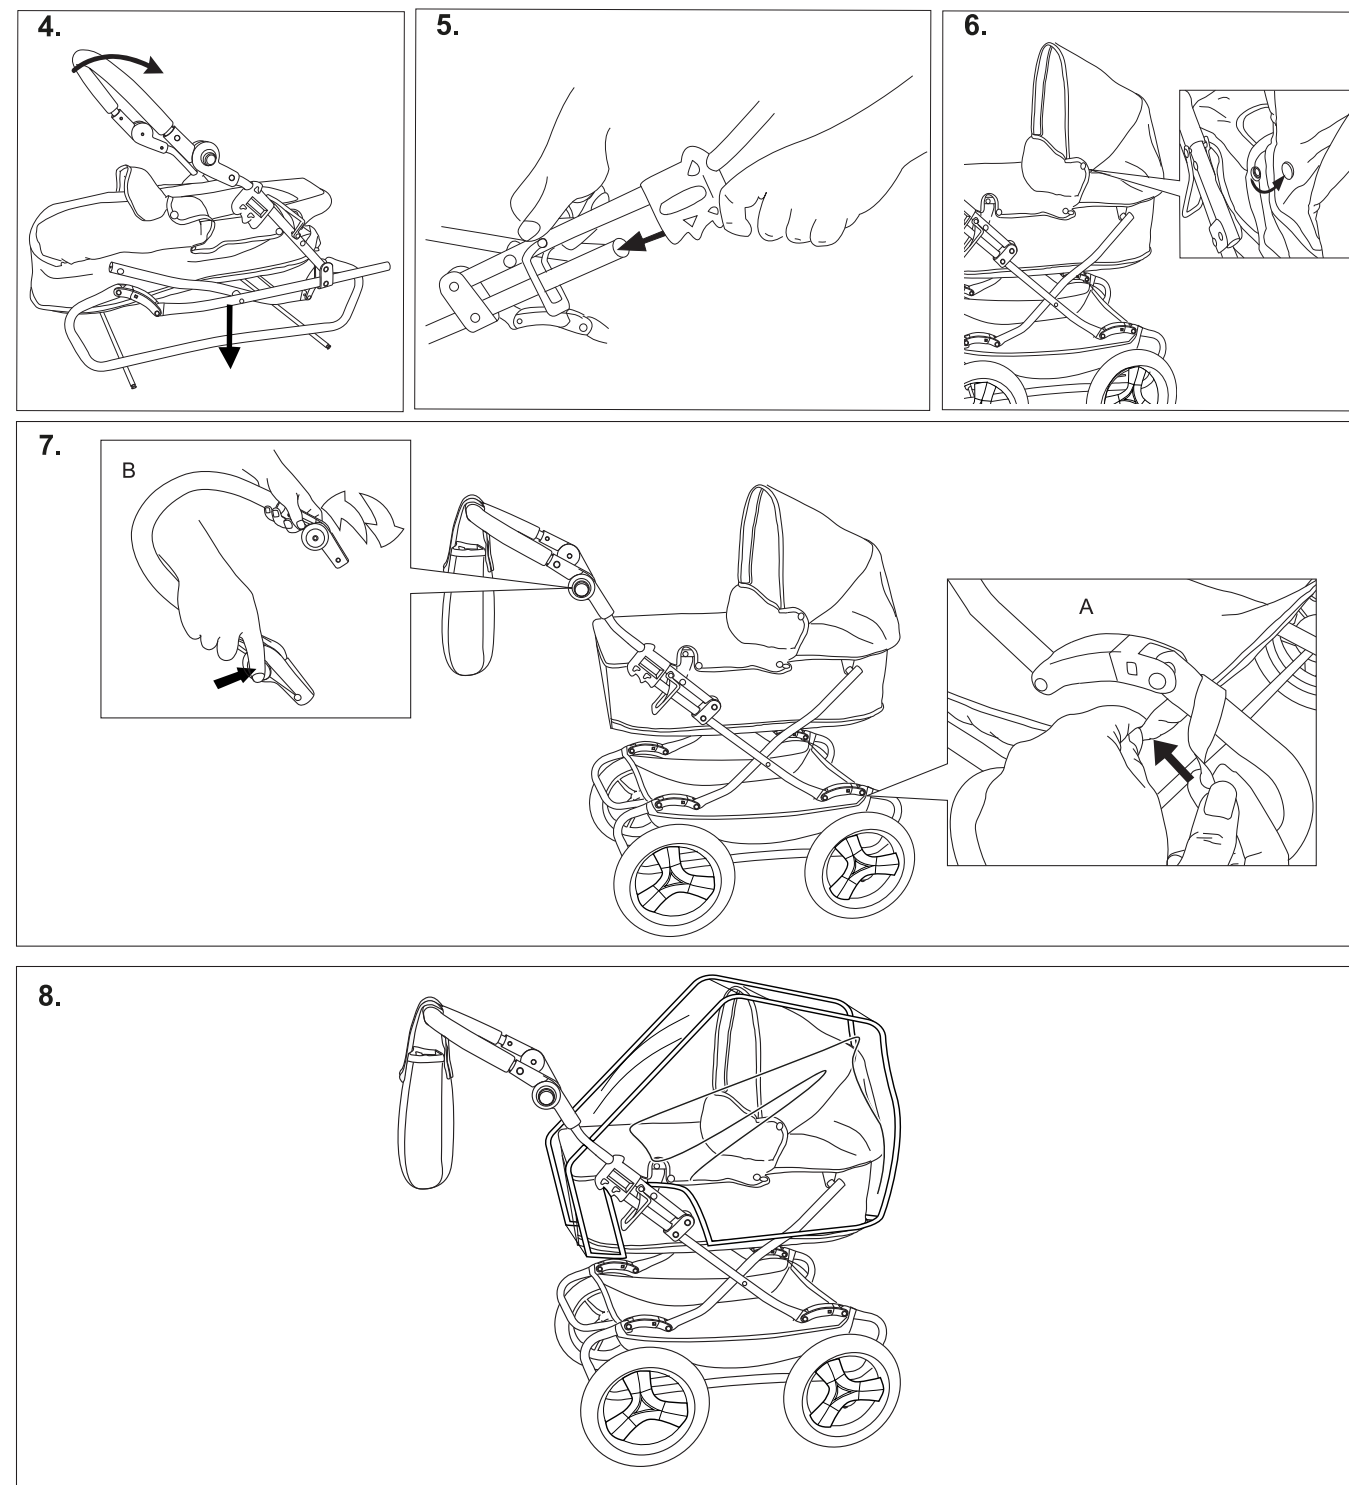

Junior Graziella Bundle Set

Safety Notes

This item is a toy and not suitable for carrying babies, children or pets. Assembly should be carried out by an adult to prevent the item collapsing in use. Please remove all packaging attachments before giving this toy to a child. An adult should check all mechanisms of this toy regularly. Always play under adult supervision. Warning! Not suitable for children under 36 months. Strangulation hazard due to long cord and choking hazard due to small parts.

Part List

1 x Main Body Frame

1 x Basket

1 x Base Frame

1 x Raincover

4 x Wheels

Assembly

Care Notes