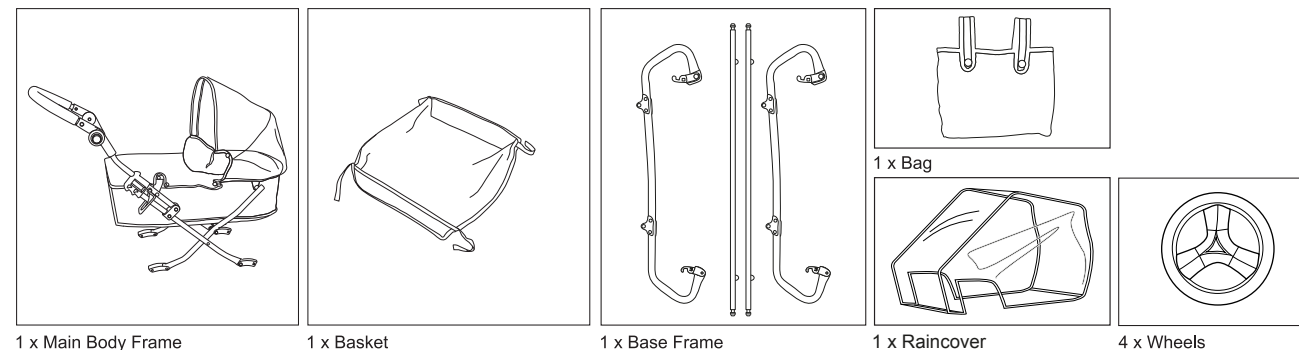

Junior Graziella Bundle Set

Safety Notes

This item is a toy and not suitable for carrying babies, children or pets. Assembly should be carried out by an adult to prevent the item collapsing in use. Please remove all packaging attachments before giving this toy to a child. An adult should check all mechanisms of this toy regularly. Always play under adult supervision. Warning! Not suitable for children under 36 months. Strangulation hazard due to long cord and choking hazard due to small parts.

Part List

1 x Main Body Frame

1 x Basket

1 x Base Frame

1 x Raincover

4 x Wheels

Assembly

Care Notes