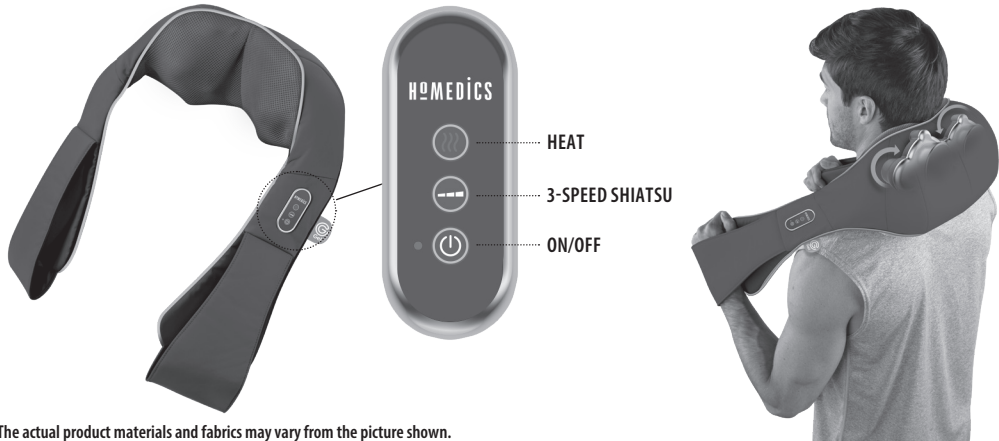

PRODUCT FEATURES: Convenient and Portable. Perfect for use at home or in the office.

The actual product materials and fabrics may vary from the picture shown.

INSTRUCTIONS FOR USE:

Charging Method

1. Connect the mains adaptor lead to the massager power supply cord.
2. Plug the adaptor into a 220-240v mains outlet.
3. A full charge requires approximately 4 hours. The power button on the remote will flash when the product is charging. Once it's fully charged, the light will stay on. When the battery is less than fully charged the massager will automatically recharge when plugged in.
4. The massager can be used while plugged in, but it will only charge when turned off.
5. Once fully charged, the battery should last for up to 50 minutes of cordless use.

Massage Control

1. To turn on, press Power button (⏻) once.
2. To activate Shiatsu massage, press 3-Speed Shiatsu (↔) button. Shiatsu massage will start automatically. After 1 minute, the massage will change direction, this will repeat.
3. To activate soothing heat with the massage, press the Heat (🌊) button. Massage heads will glow red. Allow a few moments for the heating action to warm up.
4. To change speed, press the 3-Speed button. Keep pressing to increase and/or decrease speed.
5. When finished press the power button again to turn off all massage and heat functions and unplug the pillow.

Note:

- The massager should only be used for a maximum of 15 minutes at any one time.
- The Shiatsu massager is designed for use on the neck, back, shoulders and legs.
- Always remember to switch the appliance off when not in use.
- To avoid pinching do not lean on Shiatsu massage mechanism when adjusting your body position.
- Do not jam or force any part of your body in the moving massage mechanism.

MAINTENANCE:

Cleaning

Unplug the appliance and allow to cool before cleaning. Clean only with a soft, slightly damp sponge.

- Never allow water or any other liquids to come into contact with the appliance.
- Do not immerse in any liquid to clean.
- Never use abrasive cleaners, brushes, glass / furniture polish, paint thinner etc to clean.

Storage

Place the appliance in its box or in a safe, dry, cool place. Avoid contact with sharp edges or pointed objects which might cut or puncture the fabric surface. To avoid breakage, DO NOT wrap the power cord around the appliance. DO NOT hang the unit by the cord.

FKA Brands Ltd

Somerhill Business Park, Tonbridge, Kent TN11 0GP, UK

Customer Support: +44(0) 1732 378557 | support@homedics.co.uk

IB-NMS700RCGGB-0618-01