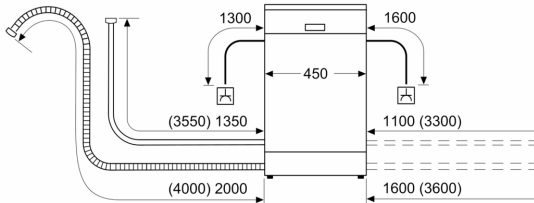

Flexible loading and smart remote control of your dishwasher via the Home Connect app.

- Dimensions (HxWxD): 84.5 x 45 x 60cm

¹ Scale of Energy Efficiency Classes from A to G

² Energy consumption in kWh per 100 cycles (in programme Eco 50 °C)

Flexible design elements

- Cutlery drawer 1.0 Flex
- Vario Flex basket system
- 3 stage Rackmatic height-adjustable top basket
- Low friction wheels on bottom basket
- Anti-slip protection strips in upper basket
- Rack Stopper to prevent derailing of bottom basket
- 2 foldable plate racks in top basket
- 2 foldable plate racks in bottom basket
- Upper rack cup shelf
- Lower rack cup shelf
- Glass rack in bottom basket

**Series 4, Free-standing dishwasher,
45 cm, White
SPS4HMW49G**

measurements in mm

⌚ socket
() values with extension kit