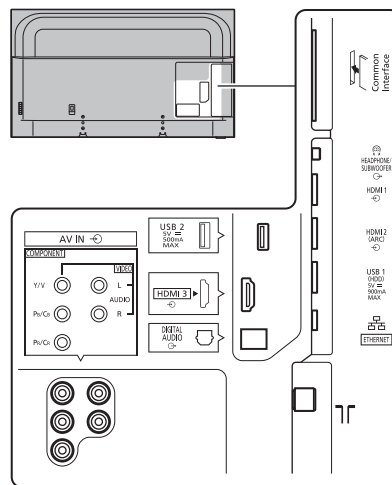

SPECIFICATIONS

Dimensions (W x H x D)	901 mm x 574 mm x 236 mm (With Pedestal)
	901 mm x 517 mm x 63 mm (TV only)
Mass	13.0 kg (With Pedestal)
	11.0 kg (TV only)

DIMENSIONS

JACKS

Note:
To make sure that the LED TV fits the cabinet properly when a high degree of precision is required, we recommend that you use the LED TV itself to make the necessary cabinet measurements. Panasonic cannot be responsible for inaccuracies in cabinet design or manufacture.

Specifications are subject to change without notice.
Non-metric weights and measurements are approximate.