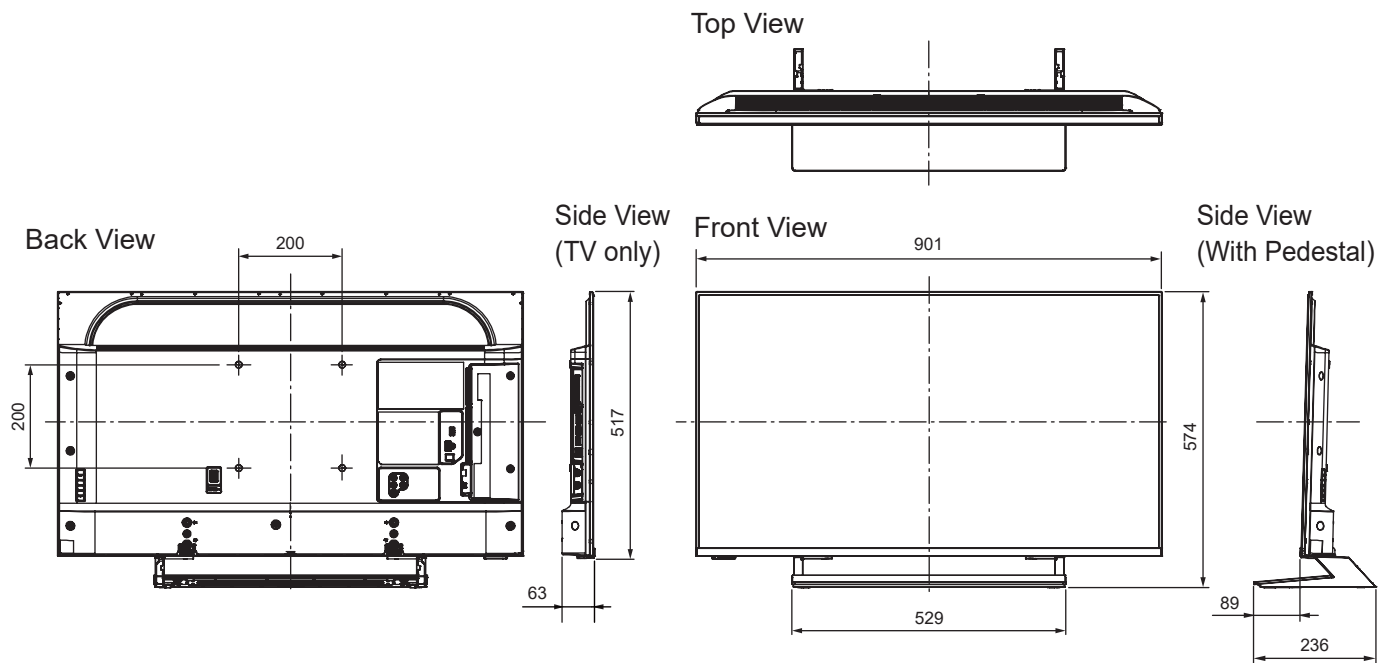

SPECIFICATIONS

Dimensions (W x H x D)	901 mm x 574 mm x 236 mm (With Pedestal)
	901 mm x 517 mm x 63 mm (TV only)
Mass	13.0 kg (With Pedestal)
	11.0 kg (TV only)

DIMENSIONS

JACKS

Note:
To make sure that the LED TV fits the cabinet properly when a high degree of precision is required, we recommend that you use the LED TV itself to make the necessary cabinet measurements. Panasonic cannot be responsible for inaccuracies in cabinet design or manufacture.

Specifications are subject to change without notice.
Non-metric weights and measurements are approximate.