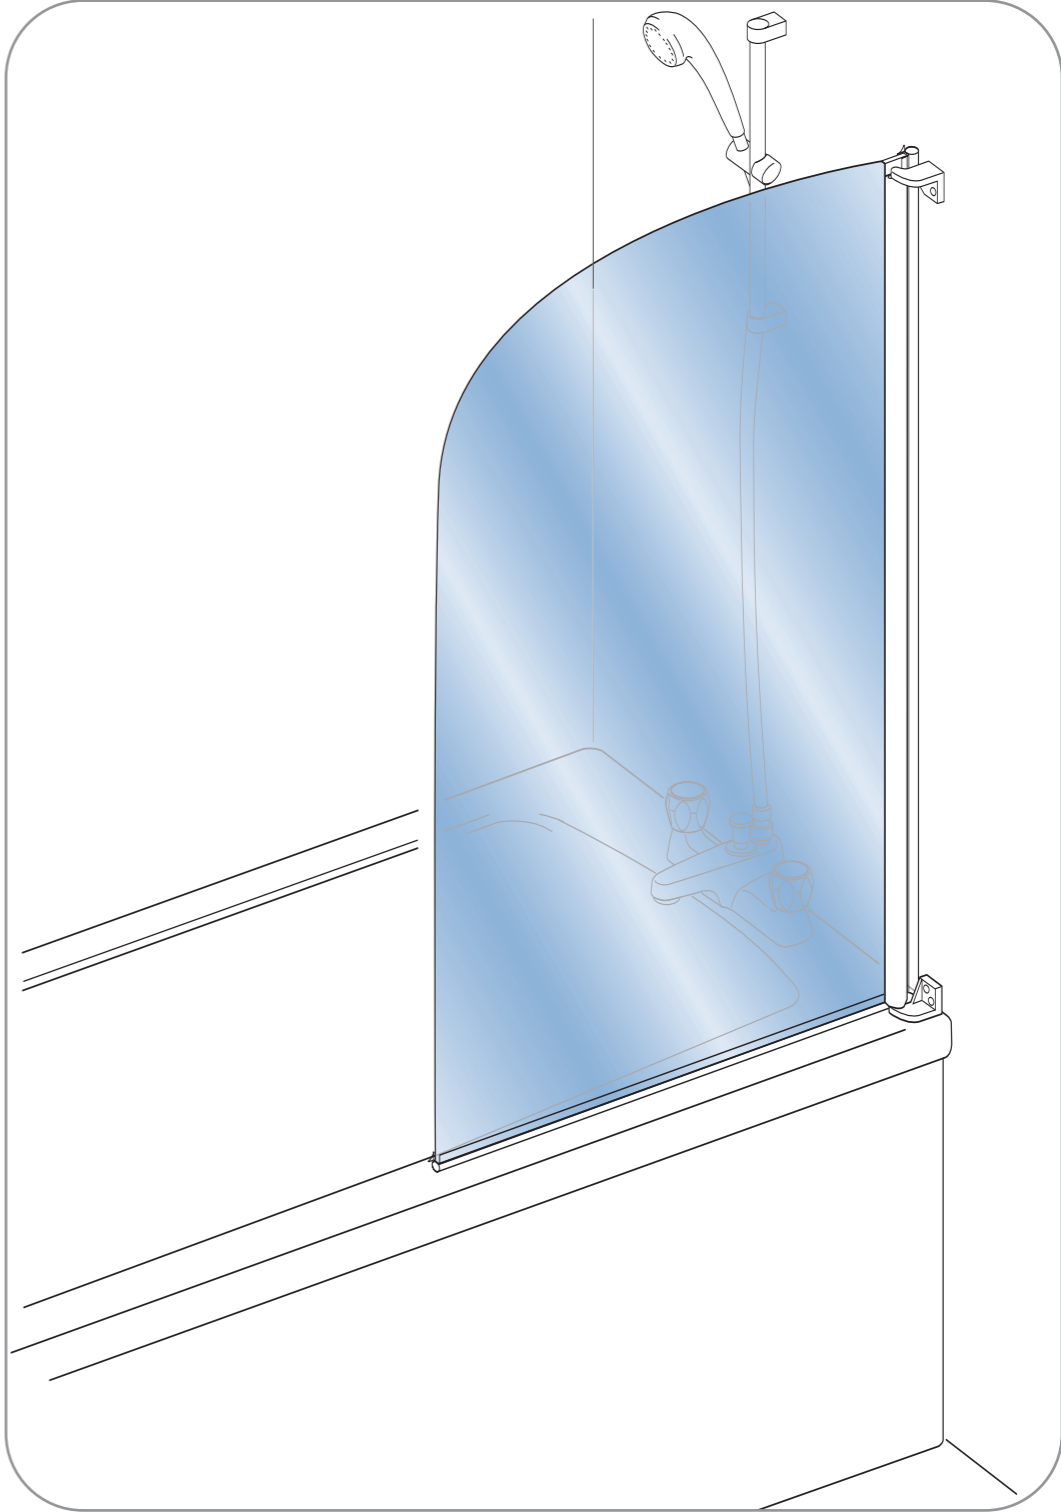

# Half Framed Bath Panel

# Half Framed Bath Panel Components

  
**0870 241 6131**  
 LINES OPEN: 8.30am - 5.00pm MONDAY - FRIDAY  
 STANDARD NATIONAL CALL CHARGE RATE  
 FROM BT LANDLINES

Please ensure this screen is fixed to non-porous walls