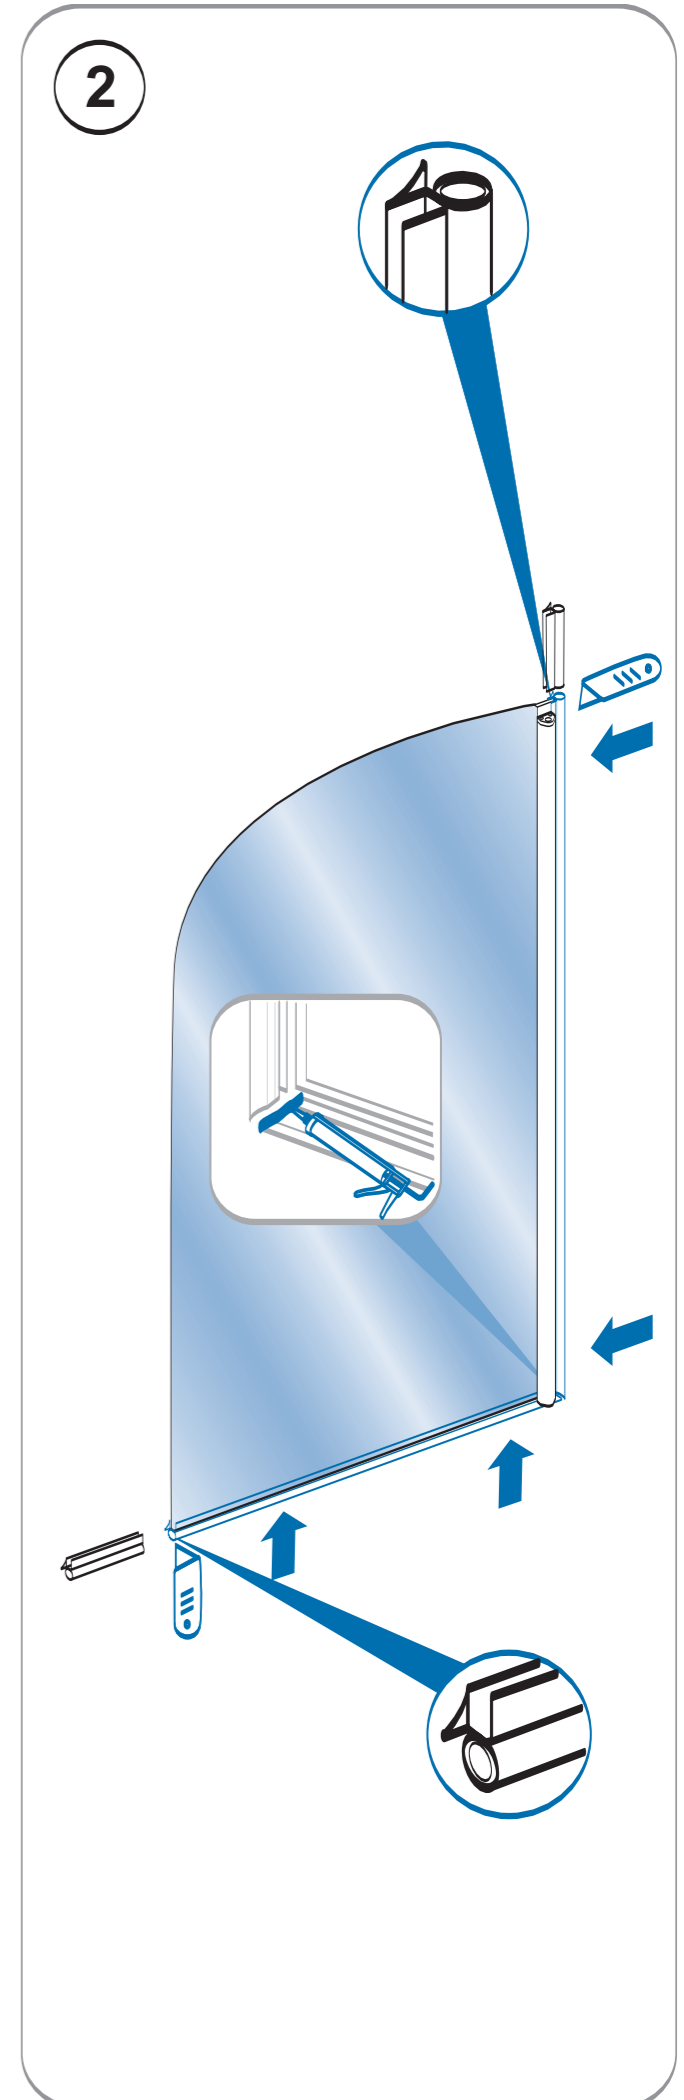

# Half Framed Bath Panel

# Half Framed Bath Panel Components

  
**0870 241 6131**  
 LINES OPEN: 8.30am - 5.00pm MONDAY - FRIDAY  
 STANDARD NATIONAL CALL CHARGE RATE  
 FROM BT LANDLINES

Please ensure this screen is fixed to non-porous walls