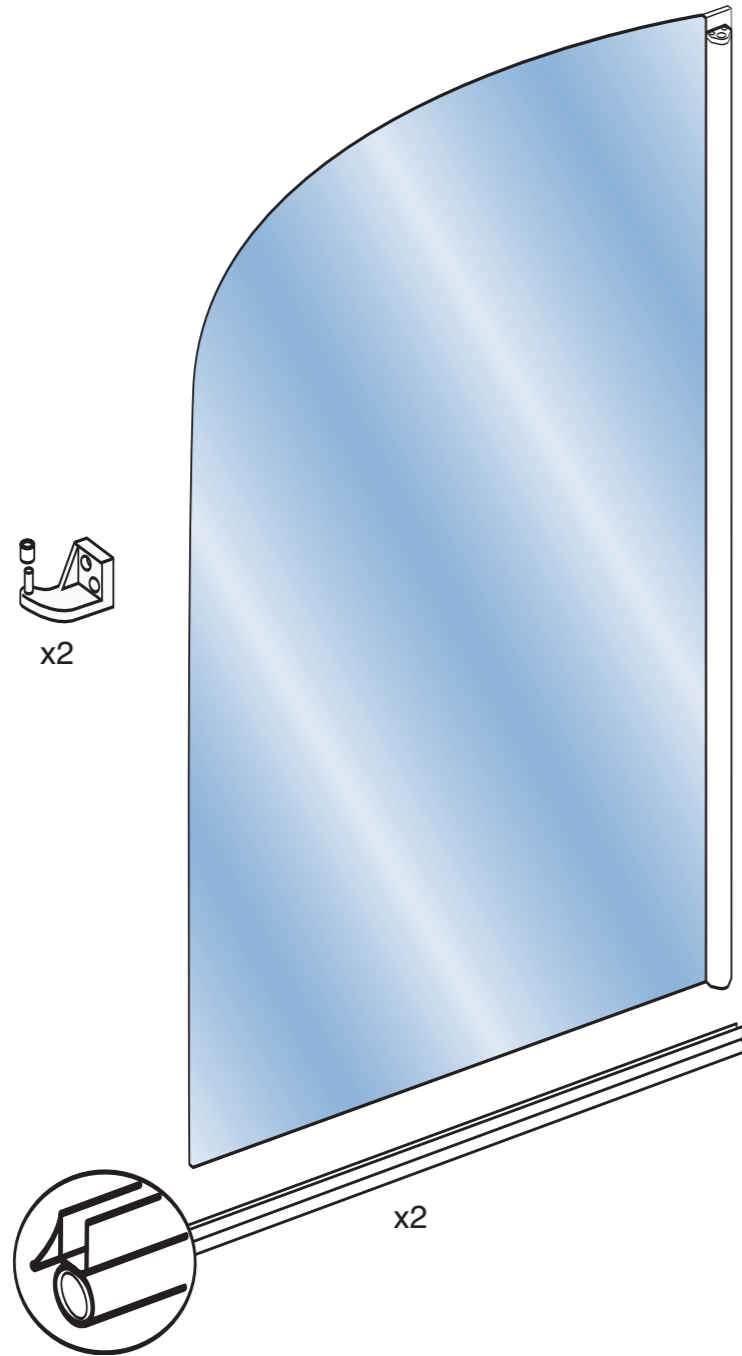

# Half Framed Bath Panel

# Half Framed Bath Panel Components

  
**0870 241 6131**  
 LINES OPEN: 8.30am - 5.00pm MONDAY - FRIDAY  
 STANDARD NATIONAL CALL CHARGE RATE  
 FROM BT LANDLINES

Please ensure this screen is fixed to non-porous walls