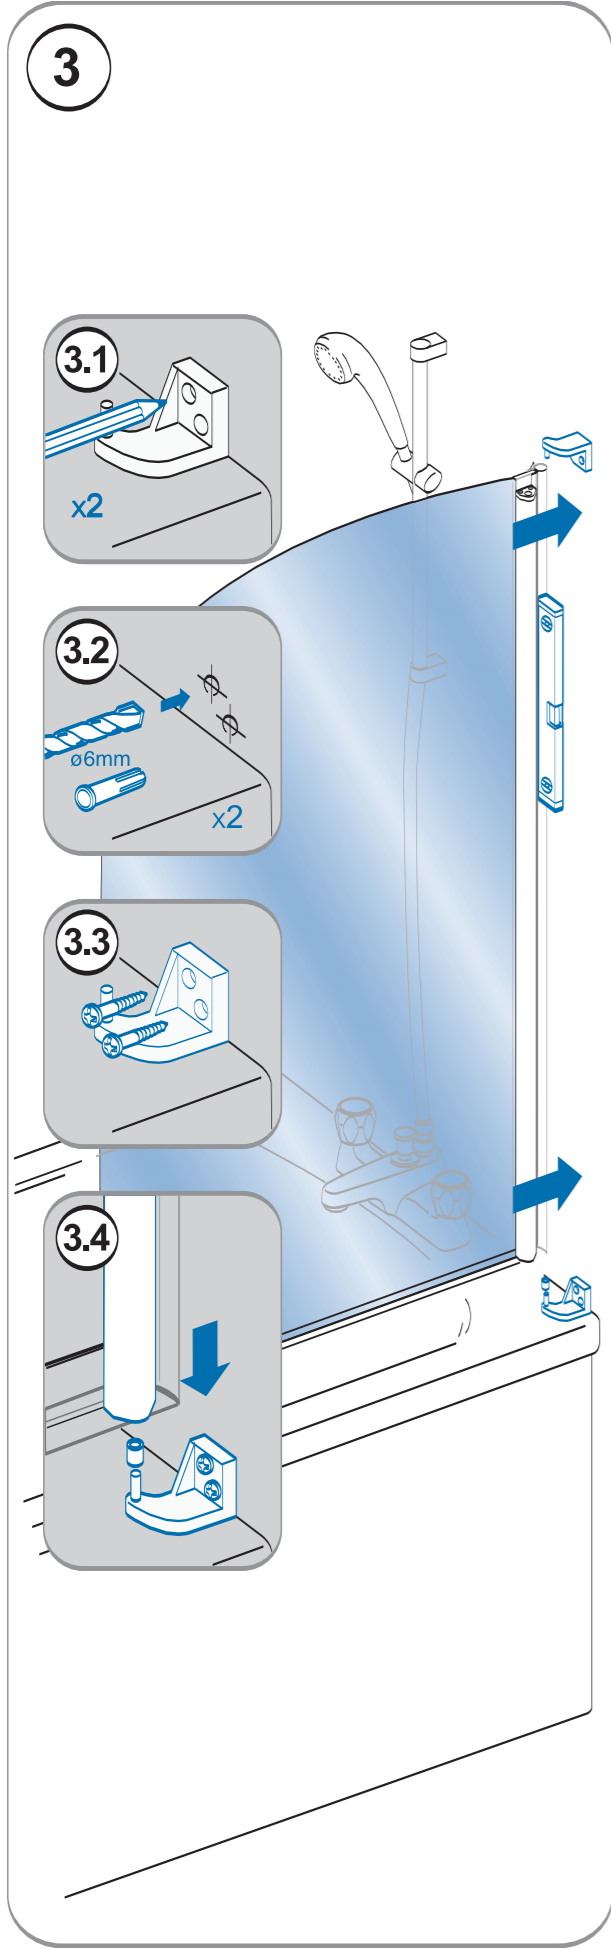

# Half Framed Bath Panel

## Step-by-Step Installation Guide

# Half Framed Bath Panel Components

  
**0870 241 6131**  
 LINES OPEN: 8.30am - 5.00pm MONDAY - FRIDAY  
 STANDARD NATIONAL CALL CHARGE RATE  
 FROM BT LANDLINES

Please ensure this screen is fixed to non-porous walls