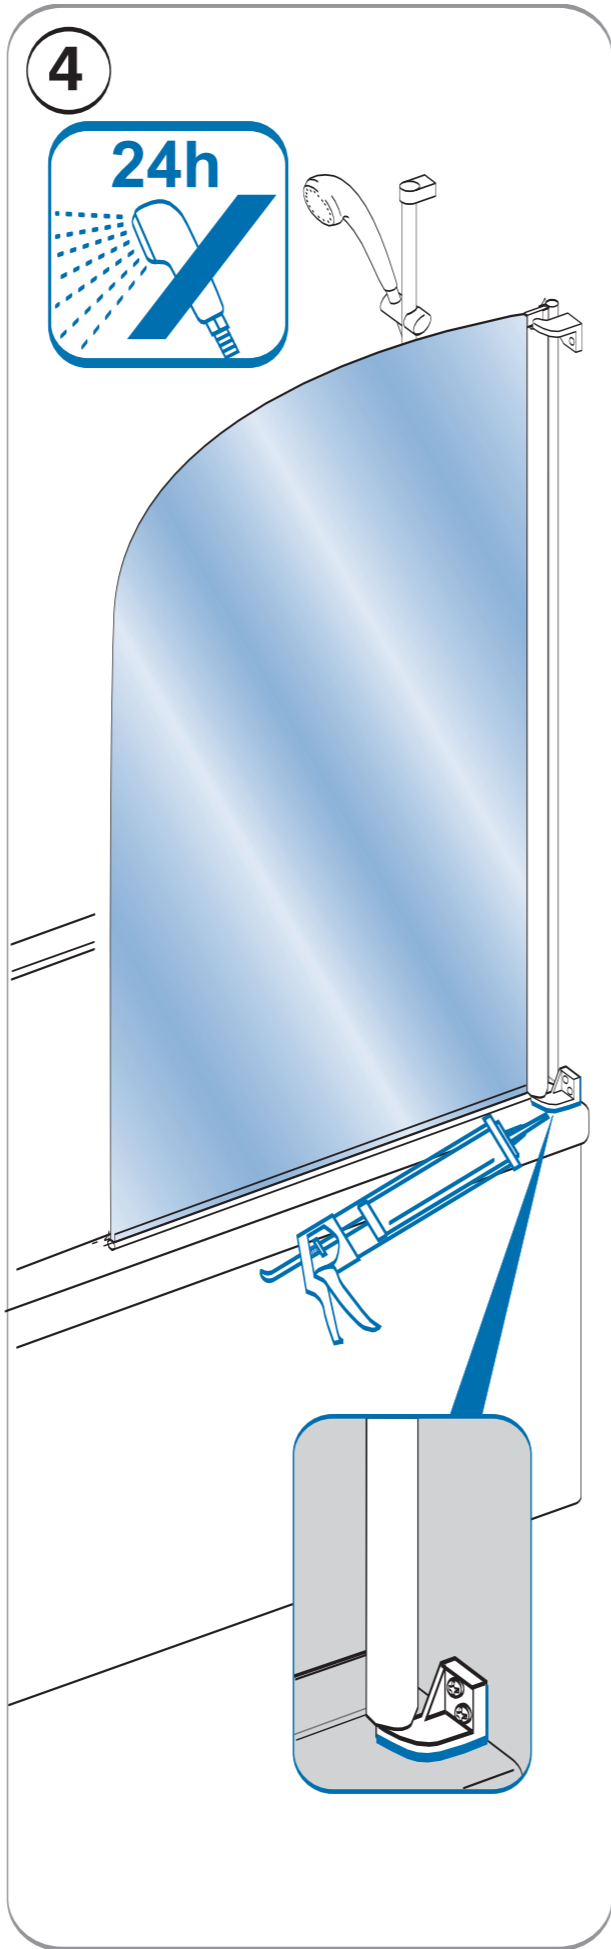

# Half Framed Bath Panel

# Half Framed Bath Panel Components

  
**0870 241 6131**  
 LINES OPEN: 8.30am - 5.00pm MONDAY - FRIDAY  
 STANDARD NATIONAL CALL CHARGE RATE  
 FROM BT LANDLINES

Please ensure this screen is fixed to non-porous walls