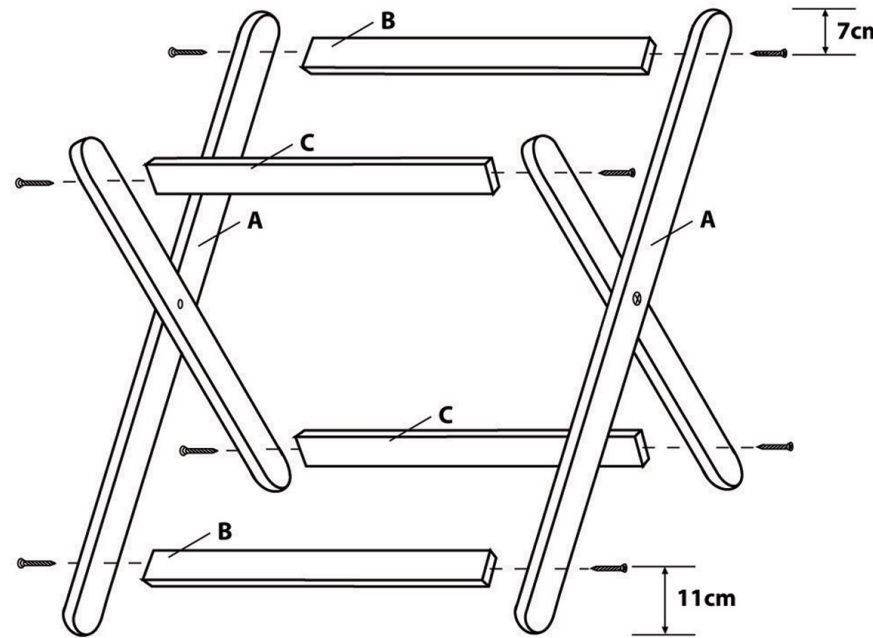

Instruction for Natural Pine Linen Bin

Cat.No. 830/0616

A		80CM (2SETS)
B		39CM (2PCS)
C		36CM (2PCS)
D		35MM (8PCS)
E		COVER

WARNING

KEEP SMALL PARTS AWAY FROM CHILDREN.
DO NOT ALLOW CHILDREN TO CLIMB ON THIS PRODUCT.