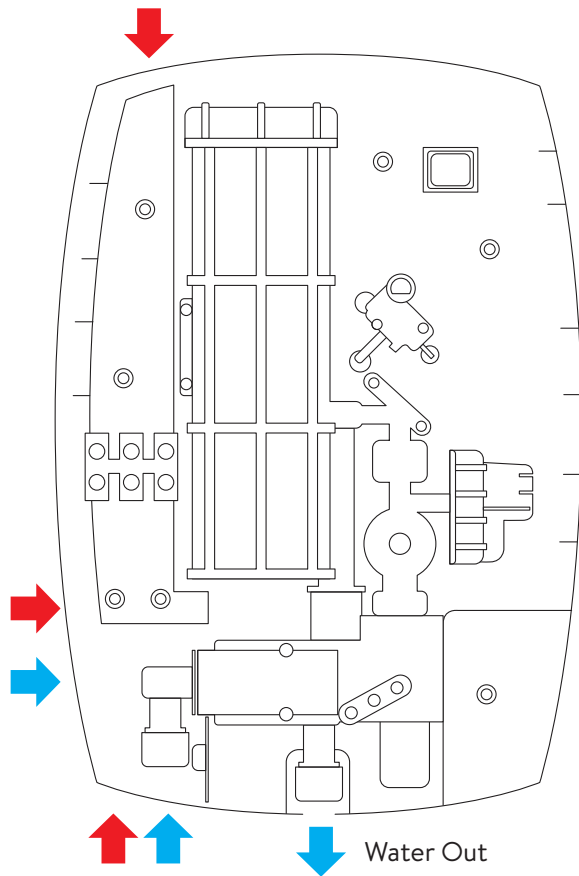

AQUALISA

E50.8520

GAINSBOROUGH E50

8.5KW ELECTRIC SHOWER

CONNECTIONS

- Cable Entry Points
- Water Entry/Out Points