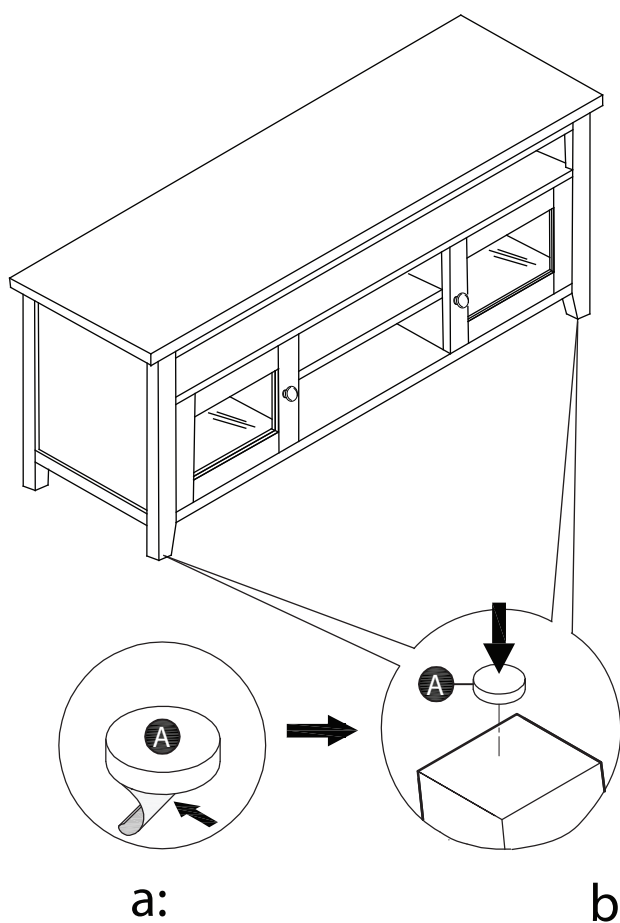

If you need help or have damaged or missing parts, call the Customer Helpline
Argos = 0345 6400800