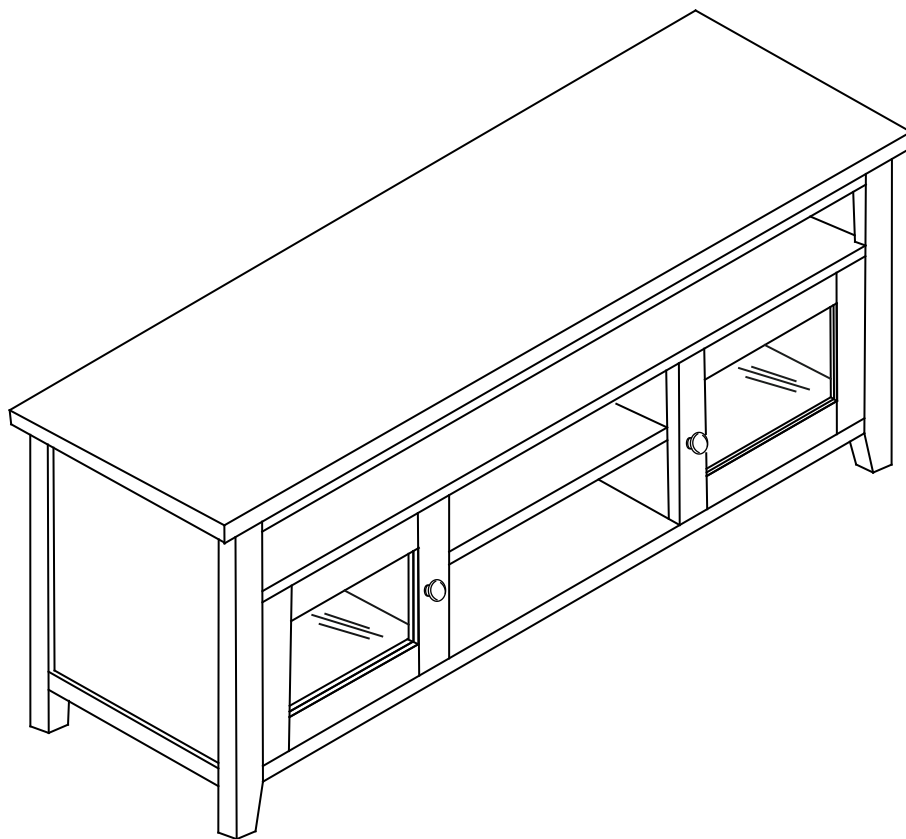

ISLINGTON TV UNIT

Assembly Instruction - Please keep for future reference

804/7096

Dimensions

Width - 128cm
Depth - 40cm
Height - 52.5cm

Important - Please read these instructions fully before starting assembly