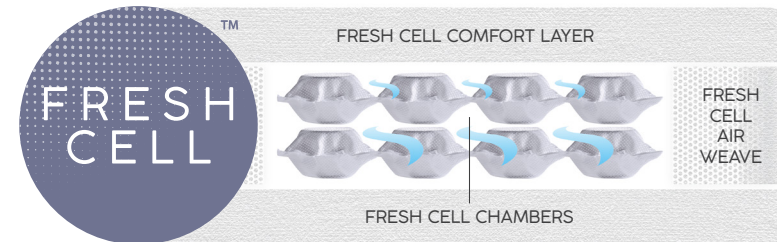

SO

HYGIENIC

All our mattresses are hypo-allergenic and have undergone treatment to give them long-lasting protection from dust mites and allergens. What's more, because our mattresses are vacuum-sealed in our factory, they arrive at your home super hygienically clean.

SO

BRITISH & CRAFTED

The Sleep Origins mattress is the culmination of many years in bed making by our highly experienced Sleep Team who are skilled at combining time-honoured craftsmanship with innovation and always seeking new ways to perfect comfort.

All our mattresses are designed and manufactured in the UK using the highest quality technology and materials.