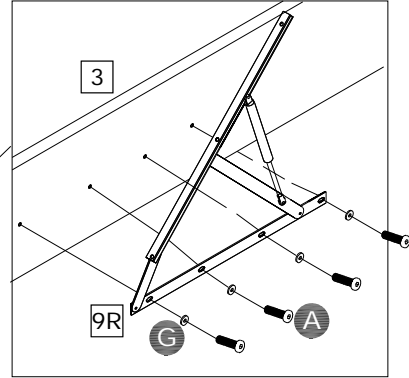

# 15

20 mm Bolt M6 x 8

Flat Washer -  $\Phi$ 6x16 x8

Allen Key x1