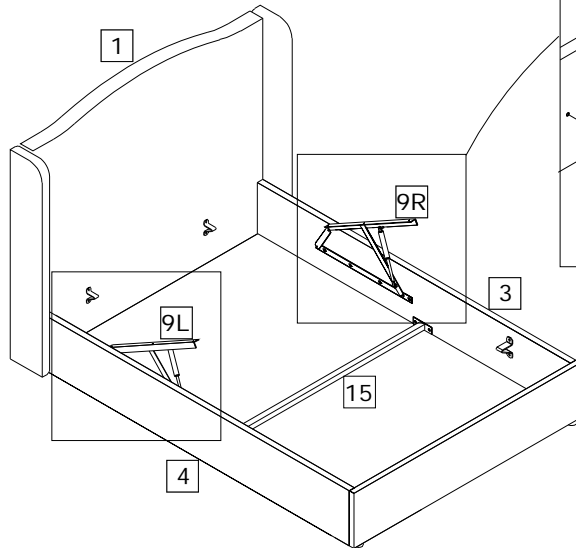

# 15

20 mm Bolt M6 x 8

Flat Washer -  $\Phi$ 6x16 x8

Allen Key x1