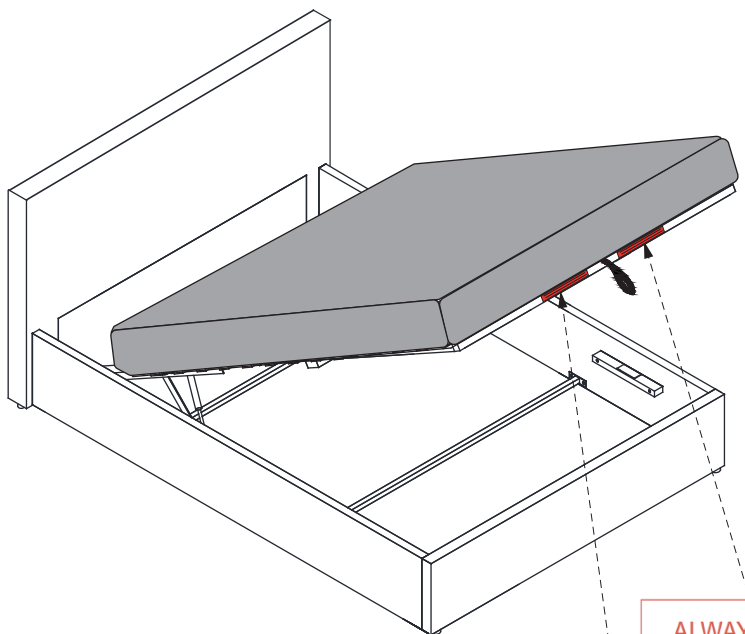

IMPORTANT OTTOMAN SAFETY WARNINGS

- Caution. This bed uses a pressurised mechanism.
- Use caution when operating - Always use two hands at arm's length, and only where illustrated on the product.
- You must ensure the mattress is on the bed frame before lifting the mechanism- Failure to do so may result in injury.
- Keep hands clear of the mechanism when opening or closing the ottoman. Beware of entrapment – Never reach in through the mechanism to access the storage area.
- Always ensure that the ottoman is FULLY opened before accessing the storage area.
- Do not exceed the maximum mattress weight as specified in the table below:

Bed Size		Min Weight (kg)	Max Weight (kg)
Single	Width 90 x Length 190 cm	20	45
Small Double	Width 120 x Length 190 cm	30	50
Double	Width 135 x Length 190 cm	30	60
King	Width 150 x Length 200 cm	30	60
Super King	Width 180 x Length 200 cm	30	80

ALWAYS USE TWO HANDS AT ARM'S LENGTH TO OPERATE MECHANISM FROM THIS LOCATION

IMPORTANT SAFETY WARNING

- Caution. This bed uses a pressurised mechanism. Use caution when operating-Always use two hands at arm's length.
- You must ensure the mattress is on the bed frame before lifting the mechanism. Failure to do so may result in injury.
- Please ensure Children and Pets are kept away from the bed when operating the bed mechanism.