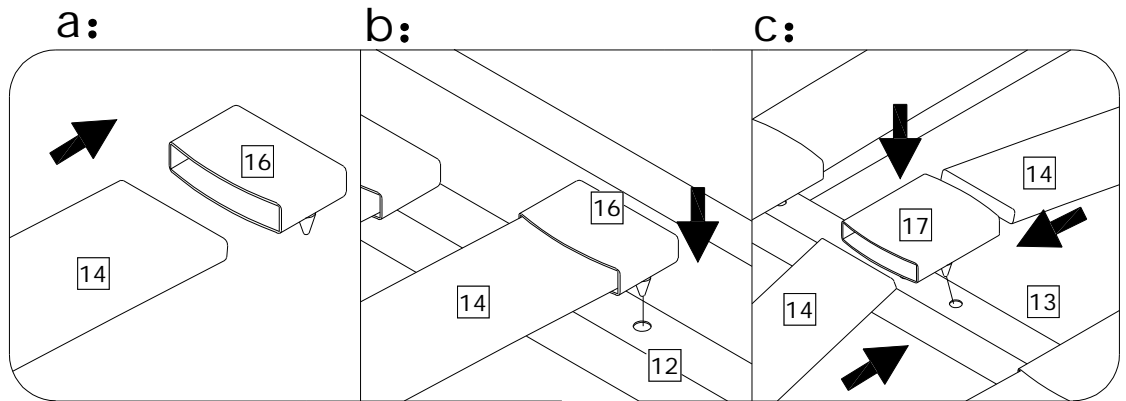

17

Assembly is complete