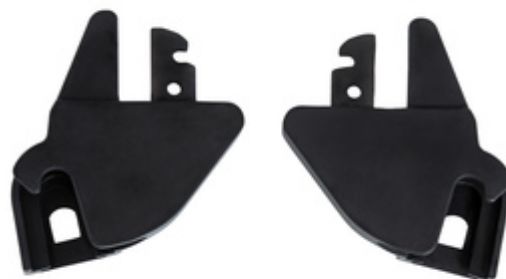

Adapters

SUNNY ADAPTER COMFORT FIX - IPRO

- Fixation of hauck infant car seats on Sunny stroller
- Adapter for hauck infant carriers iPro Baby / Comfort Fix
- Transforms the pushchair in a practical Shop N Drive System
- Easy attachment

Shipping

- Adapter set

Product Images

Step's Drive
OPTION

Step's Drive
OPTION

Lifestyle Images

Product Description

With these adapters you can install the hauck infant carrier iPro Baby (i-Size) or Comfort Fix (ADAC: GOOD) on the hauck Sunny stroller.

Simply slip the adapters onto the stroller chassis and then attach one of the two hauck infant car seats. The resulting Shop'n Drive System is very practical. It allows you to drive through small streets and shops, as well as your baby to continue sleeping when leaving the car.