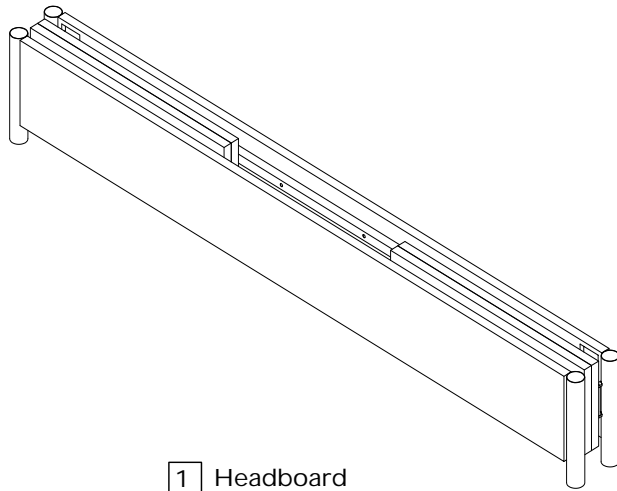

	Mattress Size
Single	Width 90 x Length 190 cm
Small Double	Width 120 x Length 190 cm
Double	Width 135 x Length 190 cm
King	Width 150 x Length 200 cm
Super King	Width 180 x Length 200 cm

Made in China for Sainsbury's Supermarkets Ltd, London, EC1N 2HT, UK. Sainsbury's (N.I.) Ltd, Forest side Shopping Centre, Upper Galwally, Belfast, BT8 6FX, UK.

Fittings (Shown to scale)

Bag 1

40 mm Bolt M6 x 8

Allen Key x1

Panels

1 Headboard
4FT: 1985x300 mm
4FT6: 1985x300 mm

2 Centre Rail
4FT: 1929 mm
4FT6: 1929 mm

3 Wooden Slat
4FT: 1211 mm
4FT6: 1377 mm