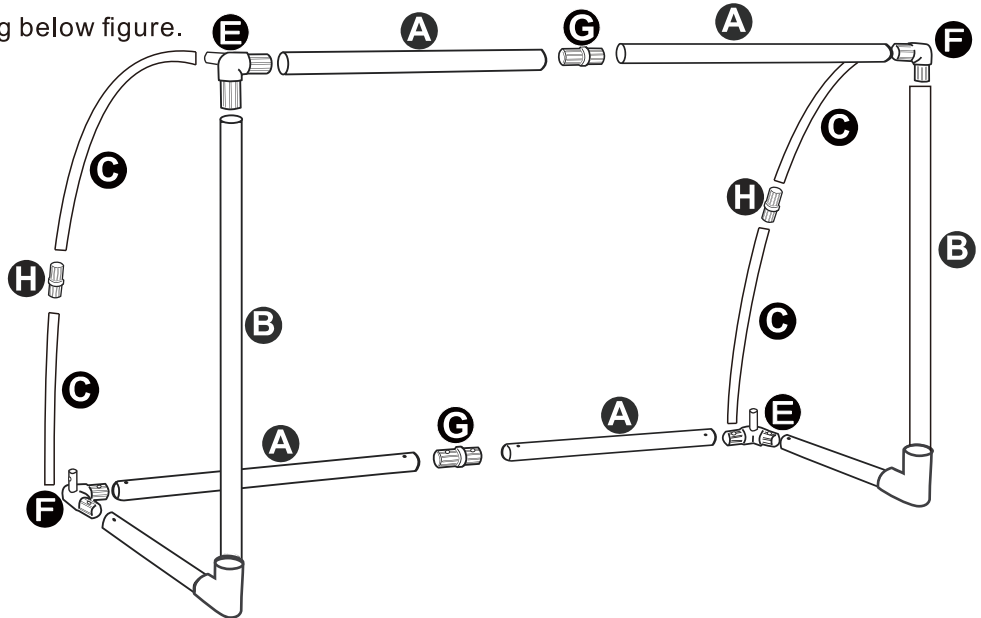

Assemble Instructions

Put the plastic hooks through the poles as below.
Make sure the hooks are distributed on average.

The distribution of hooks should be
 Top/Bottom Bar X6PCS
 Left/Right Side X5PCS
 Bottom Left/Right Side X3PCS

Assemble the goal following below figure.

Find the red marks. Two red marks should be on the left and right side of top bar.

Put the net through the hooks. The line should go through both holes of the hook.