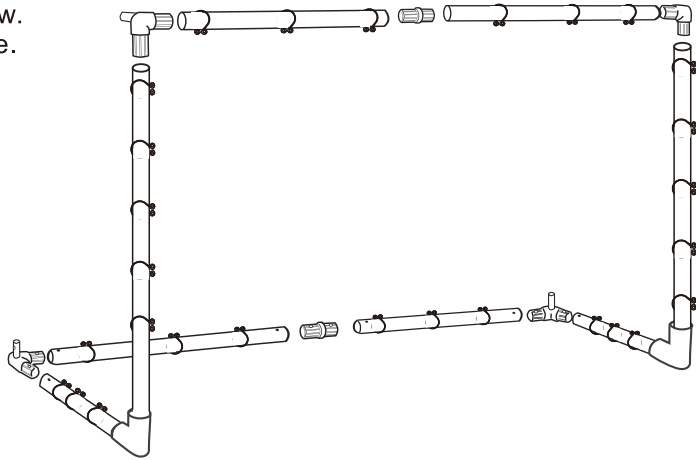

Assemble Instructions

Put the plastic hooks through the poles as below.
Make sure the hooks are distributed on average.

The distribution of hooks should be
 Top/Bottom Bar X6PCS
 Left/Right Side X5PCS
 Bottom Left/Right Side X3PCS

Assemble the goal following below figure.

Find the red marks. Two red marks should be on the left and right side of top bar.

Put the net through the hooks. The line should go through both holes of the hook.