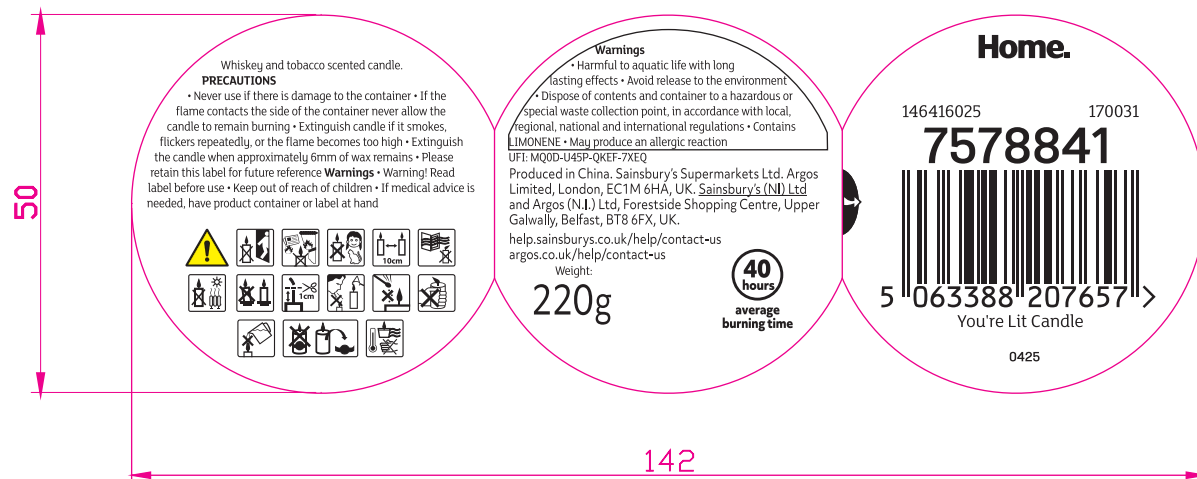

BRANDED Job No.: WM089146-3
Cat/SKU Number: 7578841/146416025 Season: AW25
Brand: Home Category: Gifting, Events & Christmas
Product: You're Lit Candle
Supplier: Qingdao Kinging Applied Chemistry Co., Ltd. - Gifting
Preferred Printing Colours: 2

Process YELLOW	Process BLACK

Substrate: -
Process: -

Cutter

	DATE	OP	AMENDMENT
v1)	02/04/25	PG/SR	New Build/UKQC
v2)	08/04/25	PG	Amend
v3)			
v4)			
v5)			

BRANDED

Tomo Estate, Packet Boat Lane, Cowley, Uxbridge, UB8 2JP.
Tel: 01895 432400 www.branded-agency.com

50mm Base Label

PLEASE NOTE

Please refer to either supplied GMG proof or Colour Standard sheet. For all spot colour(s) refer to L.A.B Values Indicated.
四色印刷請跟據數碼打稿GMG或顏色標準跟色。
專色請按照L.A.B.值跟色。

NOTES TO PRINTER:

Technical manager:

Photography/illustrations
Legal & QA information
Country of origin
Recycling information
Pack format

Vendor/Printer:

Pack format
Cutter
Artwork Orientation
Bleed & Non-print areas
Eye marks (flexo)
Recycling/FSC code
Barcode
Legal & QA information
Selling features
Country of origin