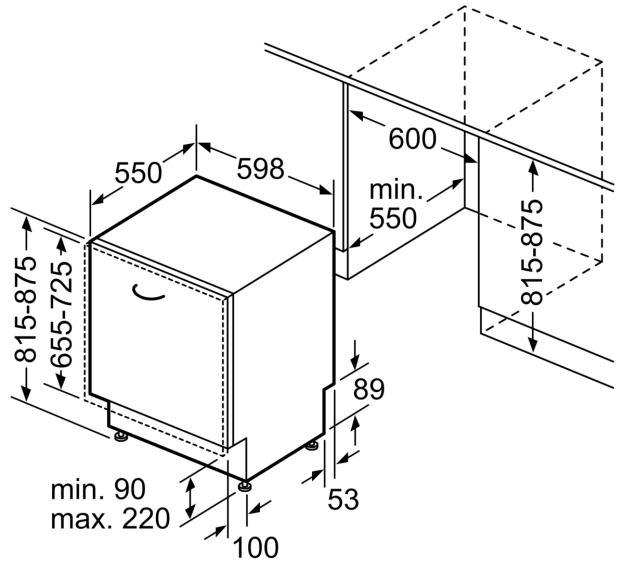

### Better drying performance with the connected dishwasher for smart remote control.

- Dimensions (HxWxD): 81.5 x 59.8 x 55cm

<sup>1</sup> Scale of Energy Efficiency Classes from A to G

<sup>2</sup> Energy consumption in kWh per 100 cycles (in programme Eco 50 °C)

# Series 4, Fully-integrated dishwasher, 60 cm SMV4ECX23G

measurements in mm

⌚ socket  
( ) values with extension kit

measurements in mm