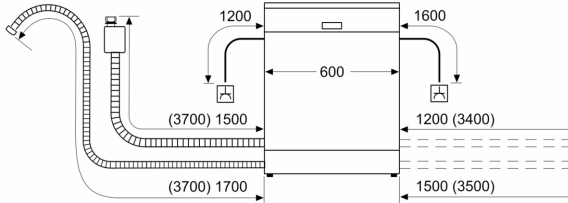

### Better drying performance with the connected dishwasher for smart remote control.

- Dimensions (HxWxD): 81.5 x 59.8 x 55cm

<sup>1</sup> Scale of Energy Efficiency Classes from A to G

<sup>2</sup> Energy consumption in kWh per 100 cycles (in programme Eco 50 °C)

# Series 4, Fully-integrated dishwasher, 60 cm SMV4ECX23G

measurements in mm

⌚ socket  
( ) values with extension kit

measurements in mm