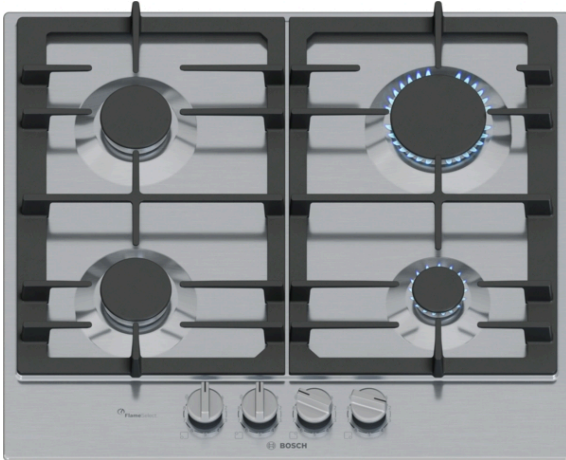

**Series 6, Gas hob, 60 cm, Stainless steel  
PCP6A5I90**

**Optional accessories**

HEZ32WA00 : Wireless food thermometer

HEZ9SE040 : 4 pieces Set

**The gas hob with precise flame control and easy cleaning thanks to detachable metallic knobs and dishwasher suitable cast iron pan supports.**

- **Flame Select:** Enjoy precise control of the flame.
- **Dishwasher-safe pan supports:** Easy, scrub-free cleaning.
- **Removable dials:** effortless cleaning, happier cooking.
- **Easy cleaning:** detachable dials and dishwasher-suitable pan supports make cleaning a breeze.
- **Continuous cast-iron pan support:** for high firmness and stability of cookware.

**Technical Data**

Product name/family : gas hob w integrated controls

Built-in / Free-standing : Built-in

Energy input : Gas

Total number of positions that can be used at the same time : 4

Required niche size for installation (HxWxD) : 45 x 560-562 x 480-492 mm

#### Design

- Stainless steel surface
- Cast iron pan supports
- full metal