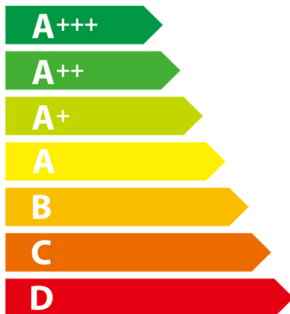

ENERGY

Russell Hobbs

RHGCH902B-M

C

92
kWh/annum

ABC**D** EFG

A**B** CDEFG

AB**C** DEFG