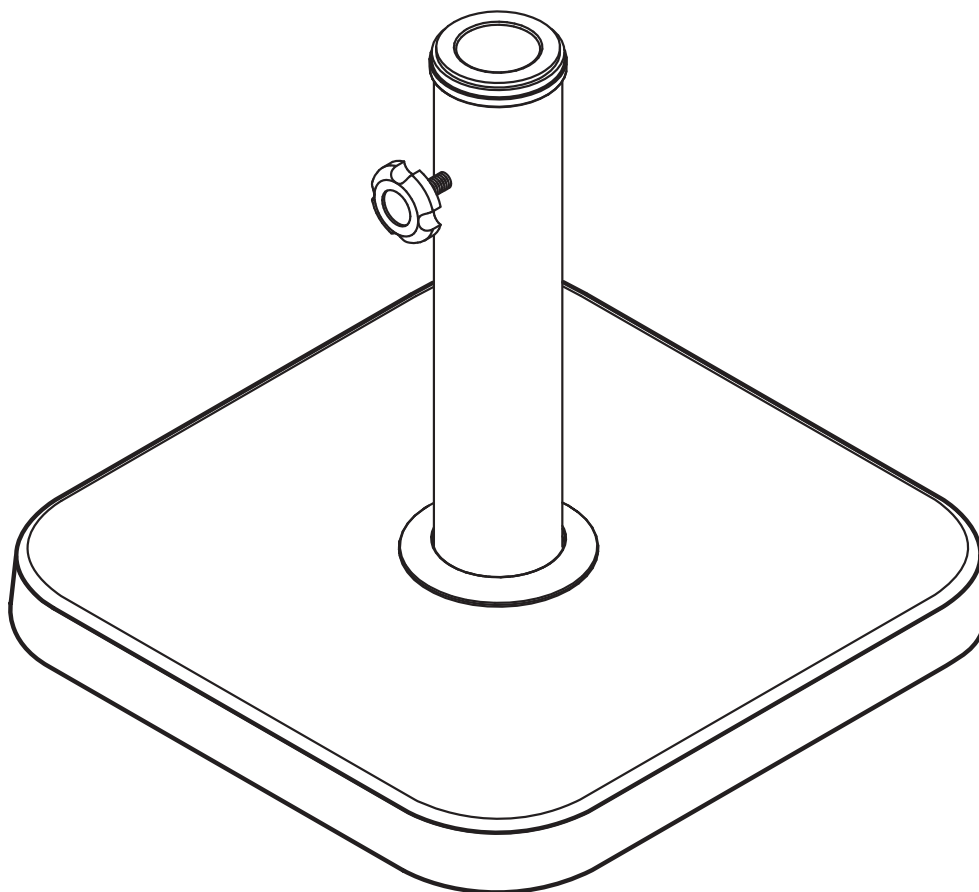

# Concrete Base

742/8805

# Base Components

---

**b**

Steel Tube X1 ( Dia.4.8 x H 24 cm )

**a**

Base X1 ( L35 x W 35 x H 3.5 cm )

**d**

Screw Knob X1 (Preassembled)