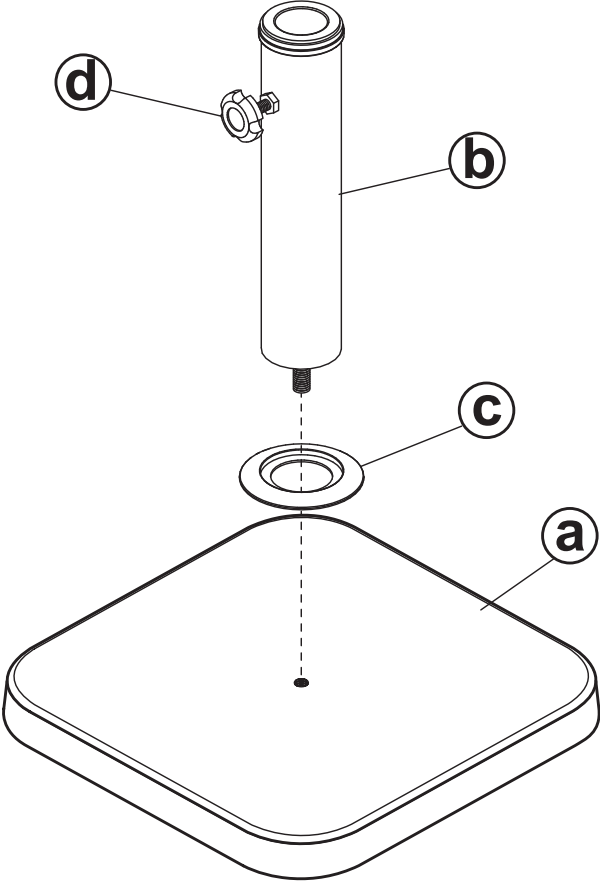

# Base Components

---

**b**

Steel Tube X1 ( Dia.4.8 x H 24 cm )

**a**

Base X1 ( L35 x W 35 x H 3.5 cm )

**d**

Screw Knob X1 (Preassembled)

**c**

Plastic Washer X1

# Base Assembly

---

1

2