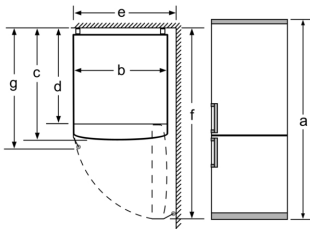

- Net Freezer Volume : 89 l
- Freezing capacity 24h : 10 kg
- Temperature rise time : EU19_Temperature rise time_D: 12 H
- EU19_Fast freezer facility_D
- 3 freezer drawers

Dimension and installation

- Dimensions: 203 cm H x 60 cm W x 66 cm D

- 3 x egg tray, 1 x ice cube tray

Country Specific Options

- Based on the results of the standard 24-hour test. Actual consumption depends on usage/position of the appliance.
- To achieve the declared energy consumption, the distanceholders have to be used. As a result, the appliance depth increases by about 3.5 cm. The appliance used without the distance holder is fully functional, but has a slightly higher energy consumption.

Design features

Dimension and installation

Additional features

**Series 4, Free-standing fridge-freezer
with freezer at bottom, 203 x 60 cm,
Stainless steel look, Total No Frost
KGN392LEBG**

Appliance Name	a	b	c	d	e	f	g
KGN39/KGF39 (int. handle)	2030	600	660	590	600	1210	660
KGN39/KGF39 (ext. handle)	2030	600	660	590	640	1210	700

Specification	
a	Height
b	Width
c	Depth with door closed, without handle
d	Cabinet depth
e	Width with door opened to 90°
f	Depth with door opened
g	Depth with door closed, with handle

measurements in mm