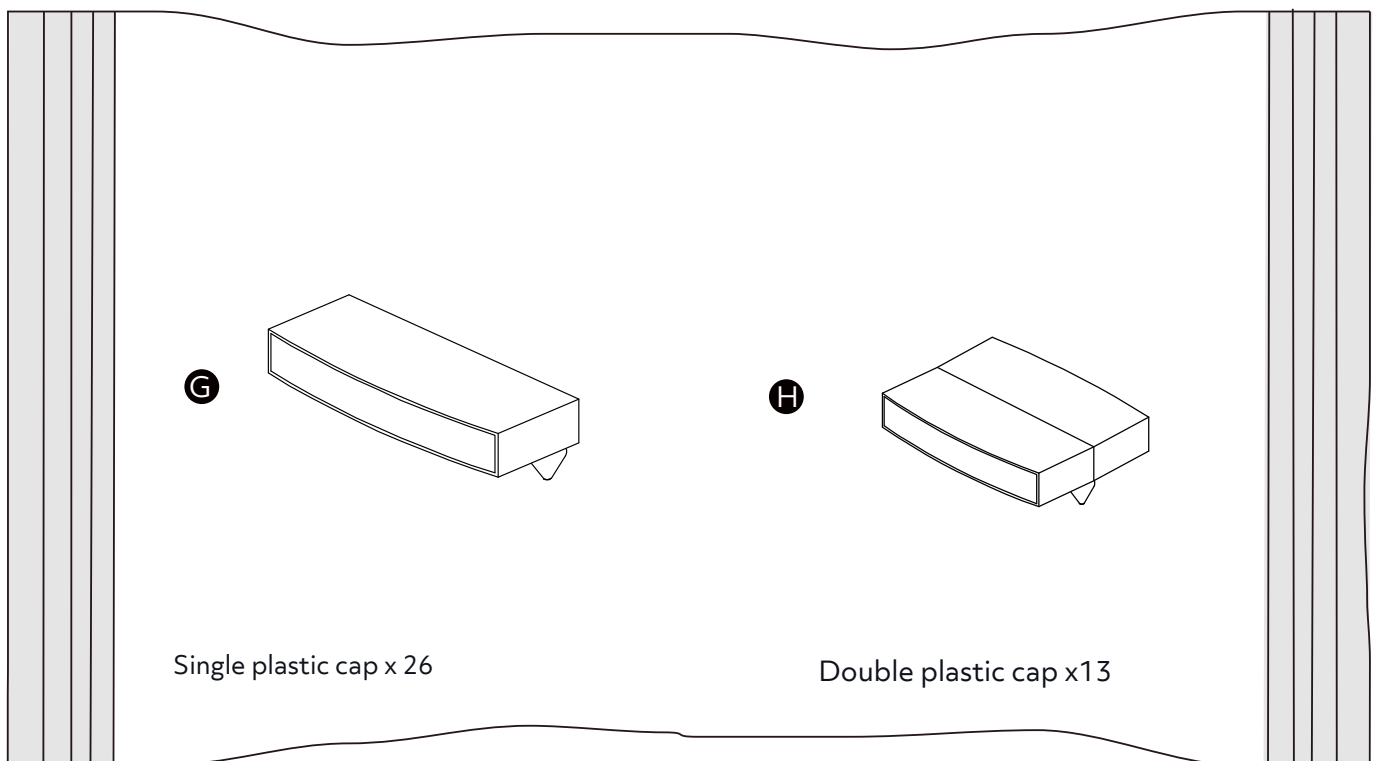

Fittings (Shown to scale)

Bag1

Bag2

Panels

1 Headboard
4FT:132x80cm
4FT6:147x80cm
5FT :162x80cm

2 Footboard
4FT:132x25cm
4FT6:147x25cm
5FT :162x25cm

3 Side rail x 2
4FT:192x20cm
4FT6:192x20cm
5FT :202x20cm

Hardware