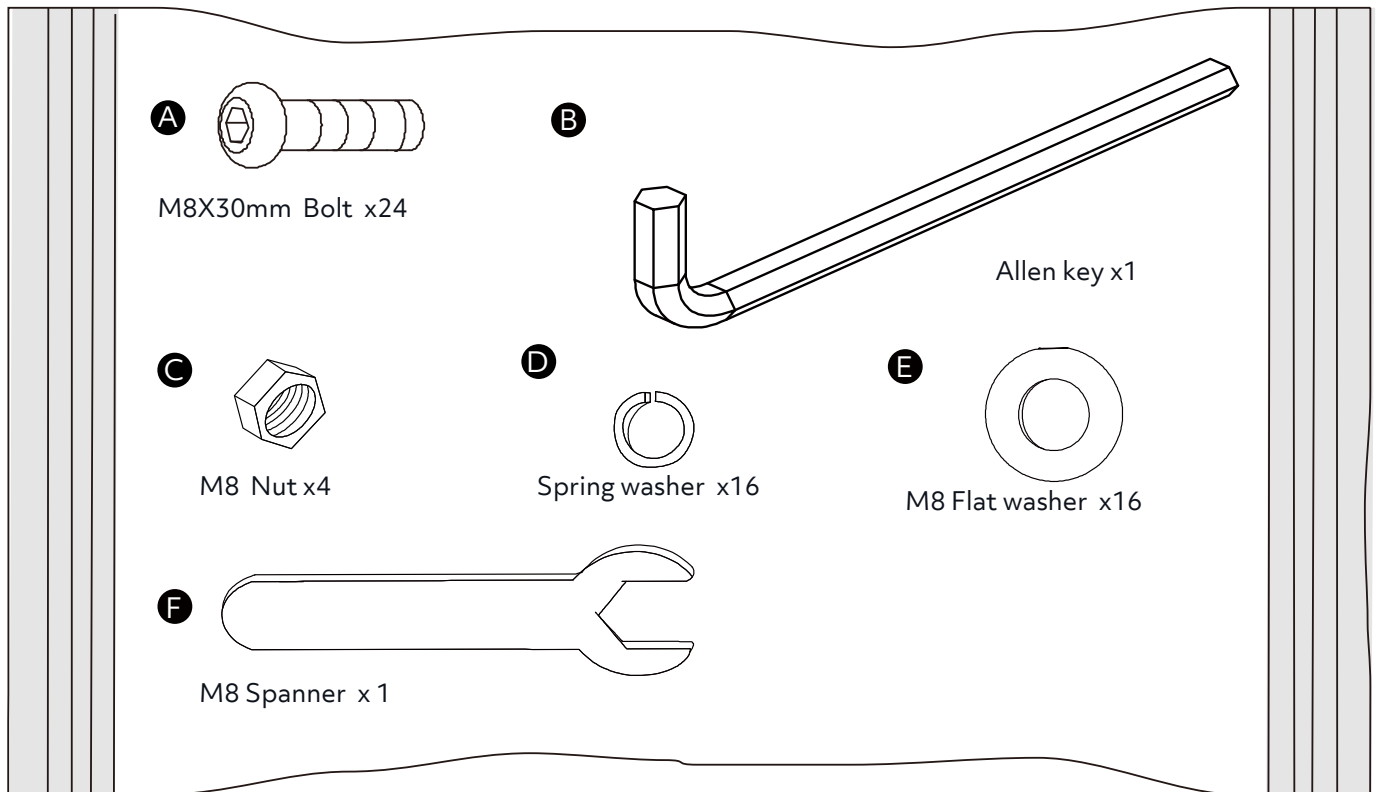

- Assemble the item as close to its final position (in the same room) as possible.
- Assemble on a soft level surface to avoid damaging the unit or your floor.

- We do not recommend the use of power drill/drivers for inserting screws as this could damage the unit. Only use hand screwdrivers.
- Parts of the assembly will be easier with 2 people.
- Dispose of all packaging carefully and responsibly.

Fittings (Shown to scale)

Bag1

Bag2

Panels

1 Headboard
4FT:132x80cm
4FT6:147x80cm
5FT :162x80cm

2 Footboard
4FT:132x25cm
4FT6:147x25cm
5FT :162x25cm

3 Side rail x 2
4FT:192x20cm
4FT6:192x20cm
5FT :202x20cm

Hardware

4 Leg x 4
35cm

5 Slat x 26
4FT:60.5x5.3cm
4FT6:68x5.3cm
5FT :75.5x 5.3cm

6 Centre support bar x 1
4FT:192.6x4cm
4FT6:192.6x4cm
5FT :202.6x4cm

7 Support leg x 2
33x2.5cm

8 Cross bar x1
4FT:120cm
4FT6:135cm
5FT :150cm