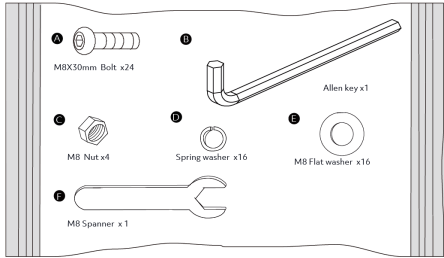

Fittings (Shown to scale)

Bag1

Bag2

Panels

1 Headboard
4FT:132x80cm
4FT6:147x80cm
5FT :162x80cm

2 Footboard
4FT:132x25cm
4FT6:147x25cm
5FT :162x25cm

3 Side rail x 2
4FT:192x20cm
4FT6:192x20cm
5FT :202x20cm

Hardware

4 Leg x 4
35cm

5 Slat x 26
4FT:60.5x5.3cm
4FT6:68x5.3cm
5FT :75.5x 5.3cm

6 Centre support bar x 1
4FT:192.6x4cm
4FT6:192.6x4cm
5FT :202.6x4cm

7 Support leg x 2
33x2.5cm

8 Cross bar x1
4FT:120cm
4FT6:135cm
5FT :150cm

1

2

3

4

5

6