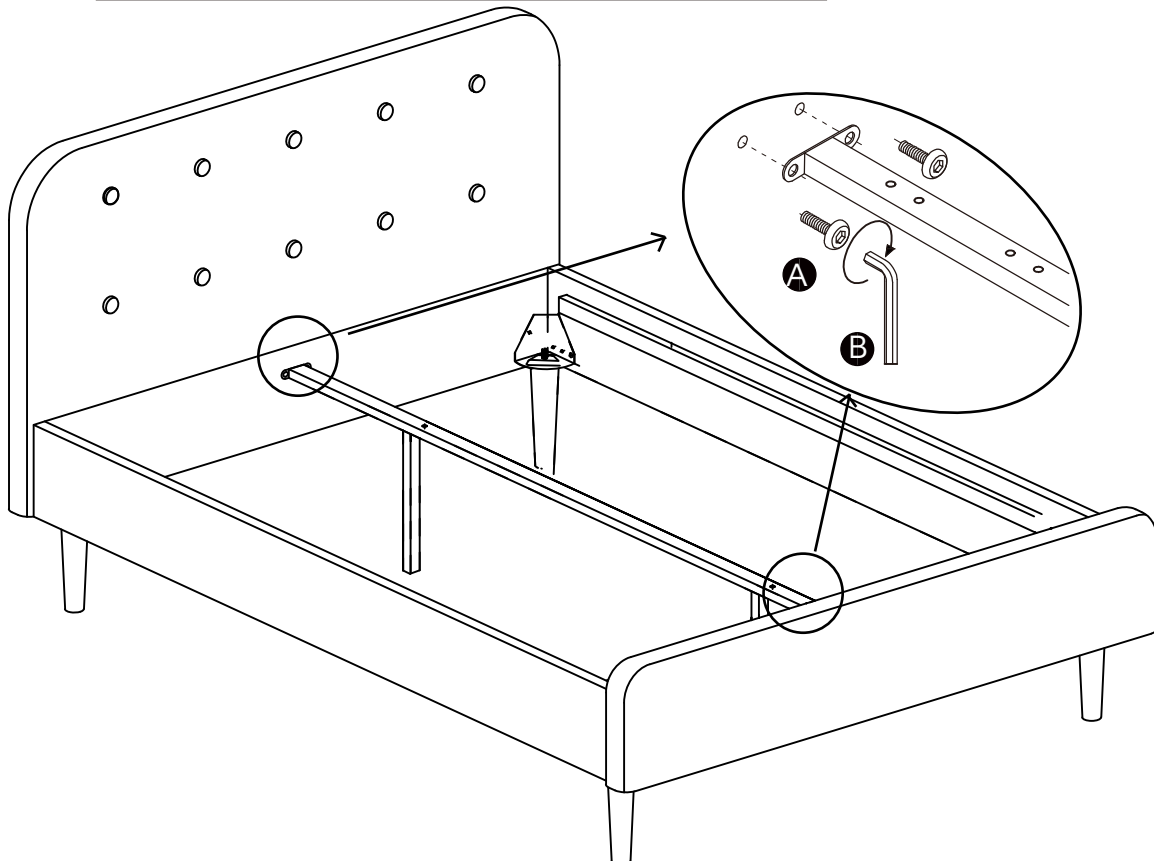

Fittings (Shown to scale)

Bag1

Bag2

Panels

1 Headboard
4FT:132x80cm
4FT6:147x80cm
5FT :162x80cm

2 Footboard
4FT:132x25cm
4FT6:147x25cm
5FT :162x25cm

3 Side rail x 2
4FT:192x20cm
4FT6:192x20cm
5FT :202x20cm

Hardware

4 Leg x 4
35cm

5 Slat x 26
4FT:60.5x5.3cm
4FT6:68x5.3cm
5FT :75.5x 5.3cm

6 Centre support bar x 1
4FT:192.6x4cm
4FT6:192.6x4cm
5FT :202.6x4cm

7 Support leg x 2
33x2.5cm

8 Cross bar x1
4FT:120cm
4FT6:135cm
5FT :150cm

1

2

3

4

5

6