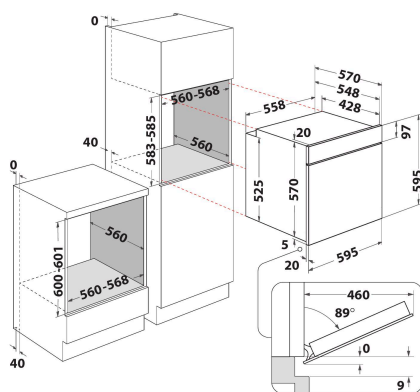

IFW 6330 IX UK

12NC: F102673

GTIN (EAN) code: 8050147026731

Indesit
Life proof.

MAIN FEATURES

Product group	Oven
Commercial code	IFW 6330 IX UK
Main colour of product	Inox
Construction type	Built-in
Type of control	Mechanical
Type of control settings	-
Are any hobs controls integrated?	No
Which kind of hobs can be controlled?	-
Automatic programmes	No
Current (A)	13
Voltage (V)	220-240
Frequency (Hz)	50/60
Length of Electrical Supply Cord (cm)	100
Plug type	UK
Depth with open door 90 degree (mm)	-
Height of the product	595
Width of the product	595
Depth of the product	551
Minimum niche height	0
Minimum niche width	0
Niche depth	0
Net weight (kg)	27.1
Usable volume (of cavity)	66
Integrated Cleaning system	No
Grids of the cavity	1
Trays	1

TECHNICAL FEATURES

Timer	-
Time control	Mechanical
Time-setting options	Start and Stop
Safety device	-
Interior light	Yes
Number of interior lights of the cavity	1
Position of interior lights of the cavity	Front left
Oven guides of the cavity	Wall-embedded
Probe of the cavity	No