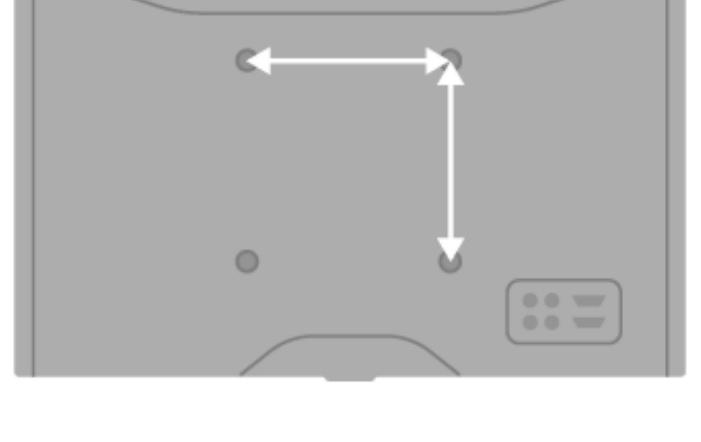

Can't see your TV listed below? Check your TV VESA size

VESA refers to four circular threaded holes, positioned in a square/rectangular pattern on the back of most TVs.

VESA 'size' is the distance in millimetres, between these holes - measured horizontally, then vertically, from hole centre to hole centre.

You can use these measurements to see which products from our range fits your TV.

SCREEN SIZE	BUSH ARGOS CATALOGUE NUMBER	TV VESA SIZE	Universal TV Base with Swivel	Universal TV Base with Swivel	Universal TV Base with Tilt & Turn	Universal TV Base with Swivel	Universal TV Base with Tilt & Turn
			B2008B 876/8942 For TVs up to 32"	B4008B 712/4604 For TVs up to 60"	B4028B 844/8080 For TVs up to 60"	B6008B 846/3546 For TVs up to 77"	B6028B 853/5278 For TVs up to 77"
24"	484/6356	75 x 75mm	✓				
	225/5107	75 x 75mm	✓				
	933/7279	75 x 75mm	✓				
	342/4607	100 x 100mm	✓	✓	✓	✓	✓
32"	708/6388	75 x 75mm	✓				
	704/5903	75 x 75mm	✓				
	225/5152	75 x 75mm	✓				
	225/5114	75 x 75mm	✓				
	761/5436	75 x 75mm	✓				
	306/4627	75 x 75mm	✓				
40"	342/4621	100 x 100mm	✓	✓	✓	✓	✓
	484/5481	400 x 200mm		✓	✓	✓	✓
43"	682/6271	100 x 100mm		✓	✓	✓	✓
	502/4232	100 x 100mm		✓	✓	✓	✓
	946/9422	100 x 100mm		✓	✓	✓	✓
	704/1251	200 x 200mm		✓	✓	✓	✓
	306/4658	100 x 100mm		✓	✓	✓	✓
	329/0707	100 x 100mm		✓	✓	✓	✓
50"	714/0585	200 x 200mm		✓	✓	✓	✓
	398/0309	200 x 200mm		✓	✓	✓	✓
	306/4665	200 x 200mm		✓	✓	✓	✓
	679/9418	200 x 200mm		✓	✓	✓	✓
55"	363/2444	200 x 200mm		✓	✓	✓	✓
	306/4672	200 x 200mm		✓	✓	✓	✓
	704/9662	200 x 200mm		✓	✓	✓	✓
58"	581/6505	200 x 200mm		✓	✓	✓	✓
	344/7426	200 x 200mm		✓	✓	✓	✓
65"	472/3668	200 x 200mm				✓	✓
	542/0001	400 x 200mm				✓	✓
70"	474/3868	400 x 200mm				✓	✓
	306/4775	400 x 200mm				✓	✓