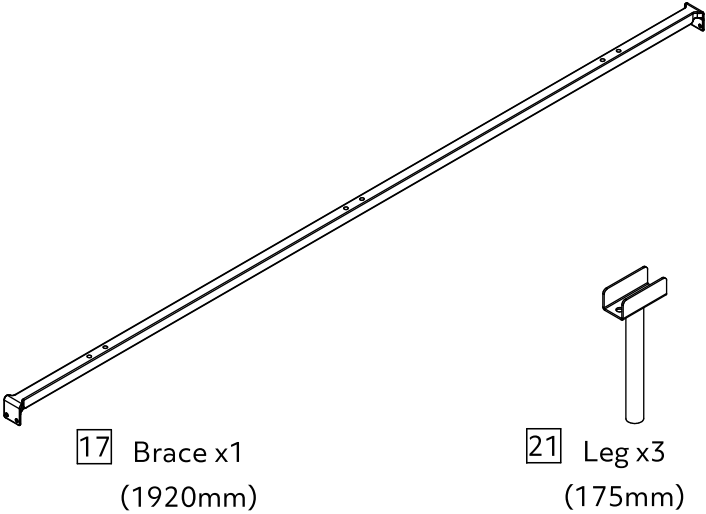

Bag (T00015400B00/T00015400W00)

⚠ Please do not completely tighten all the hardware, until the entire assembly is complete.

Parts

1

2

22mm M6 3 in 1 Bolt x 6

C

Allen Key x 1