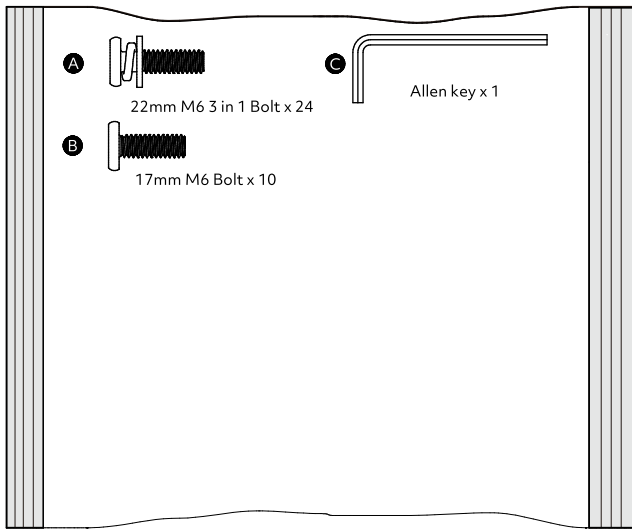

Bag (T00015400B00/T00015400W00)

⚠ Please do not completely tighten all the hardware, until the entire assembly is complete.

Parts

1

2

22mm M6 3 in 1 Bolt x 6

C

Allen Key x 1