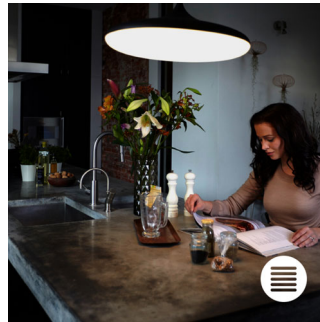

Light recipes

Light influences our mood and behaviour. Philips Hue can help you to customise your daily routines into moments you can enjoy. Skip your morning coffee and get ready for the day with cool, bright white daylight that helps to energise your body and mind. Stay focused with finely tuned bright white light. Or put

your feet up and relax with a soft glow of white light for the perfect end to the day.